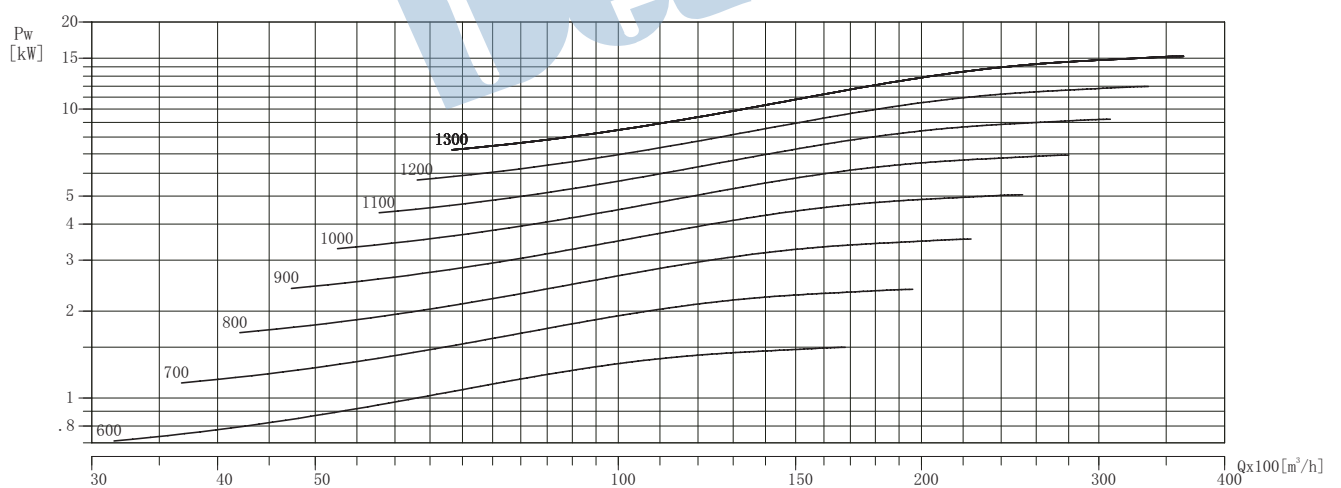

TDF800-SW

Air Density: 1.2 kg/m³

Performance shown is installation type B-free inlet, ducted outlet. Performance ratings do not include the effects of appurtenances in the airstream. Power ratings does not include drive losses.

TDF-SWSI