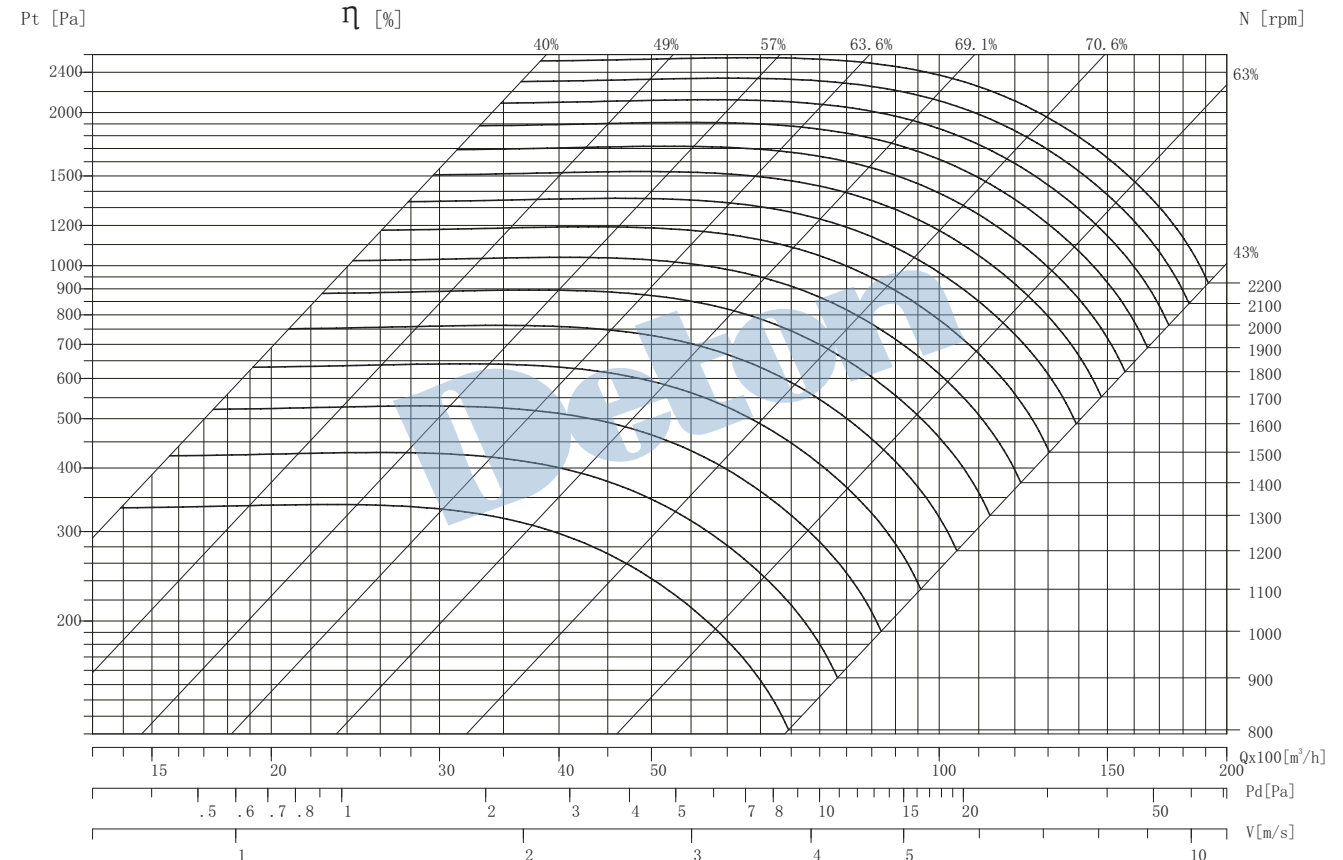

TDF560-SW

Air Density: 1.2 kg/m³

Performance shown is installation type B-free inlet, ducted outlet. Performance ratings do not include the effects of appurtenances in the airstream. Power ratings does not include drive losses.

TDF-SWSI