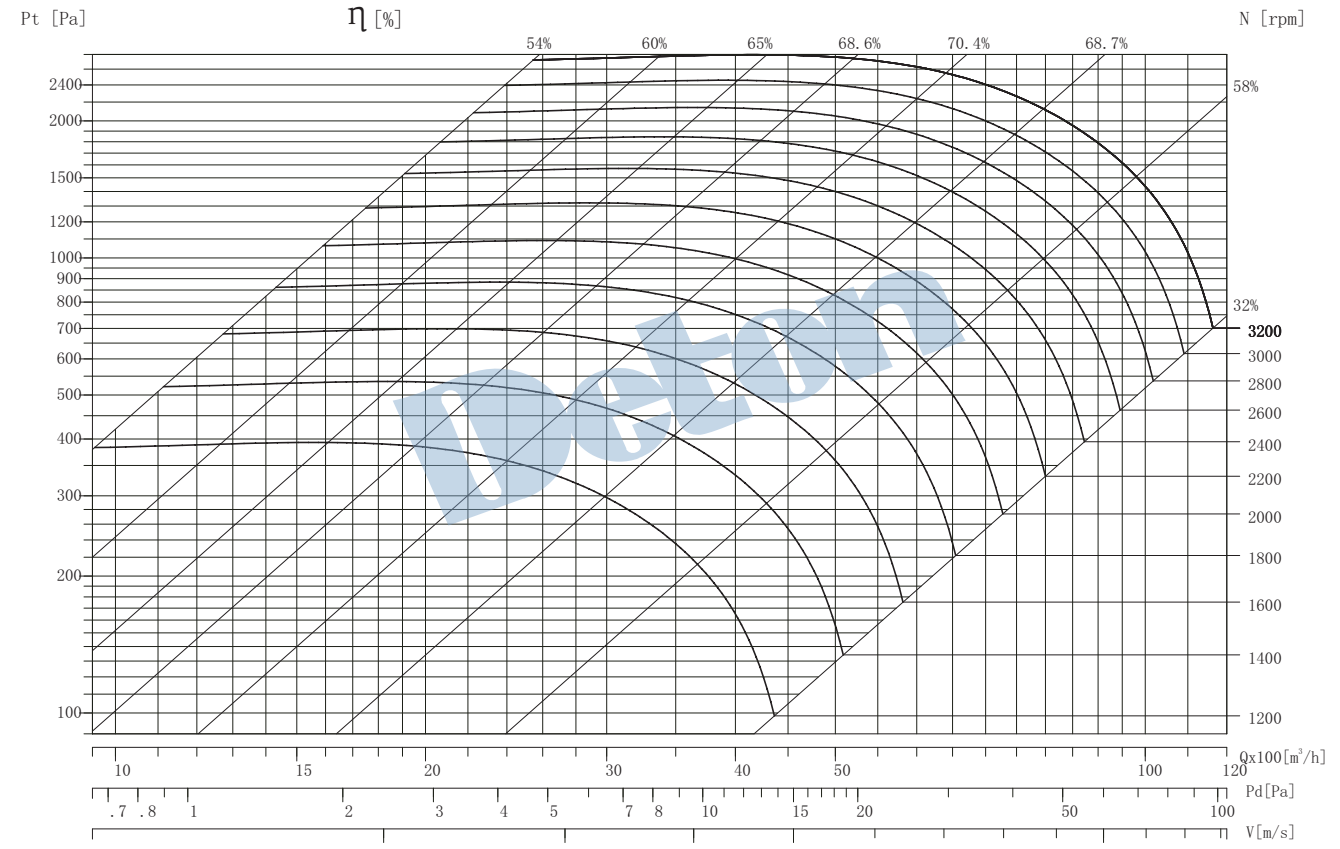

TDF400-SW

Air Density: 1.2 kg/m³

Performance shown is installation type B-free inlet, ducted outlet. Performance ratings do not include the effects of appurtenances in the airstream. Power ratings does not include drive losses.

TDF -SWSI