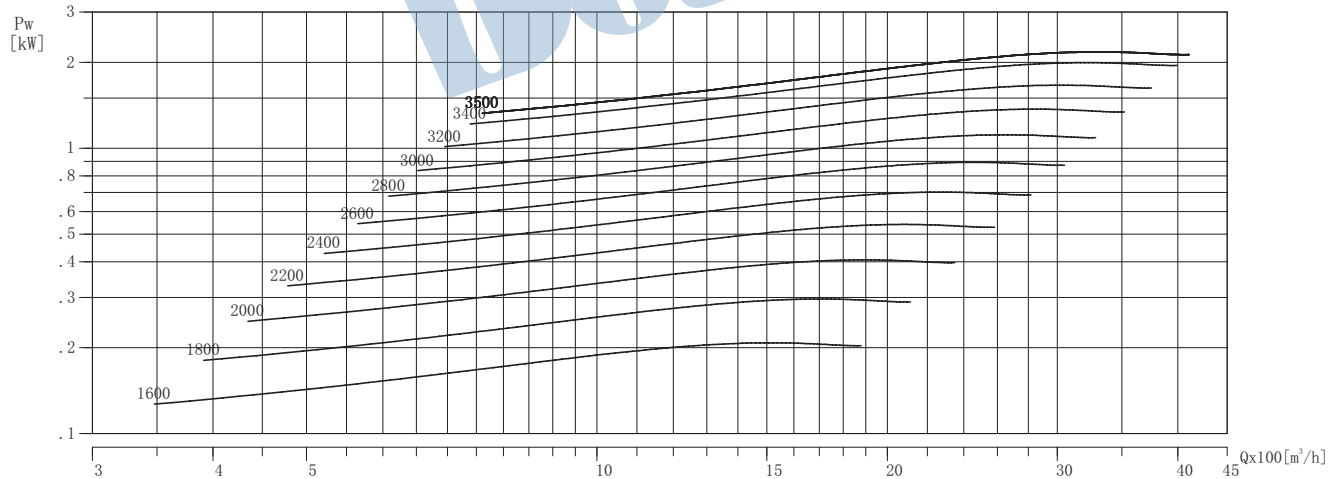

TDF280-SW

Air Density: 1.2 kg/m³

Performance shown is installation type B-free inlet, ducted outlet. Performance ratings do not include the effects of appurtenances in the airstream. Power ratings does not include drive losses.

TDF-SWSI