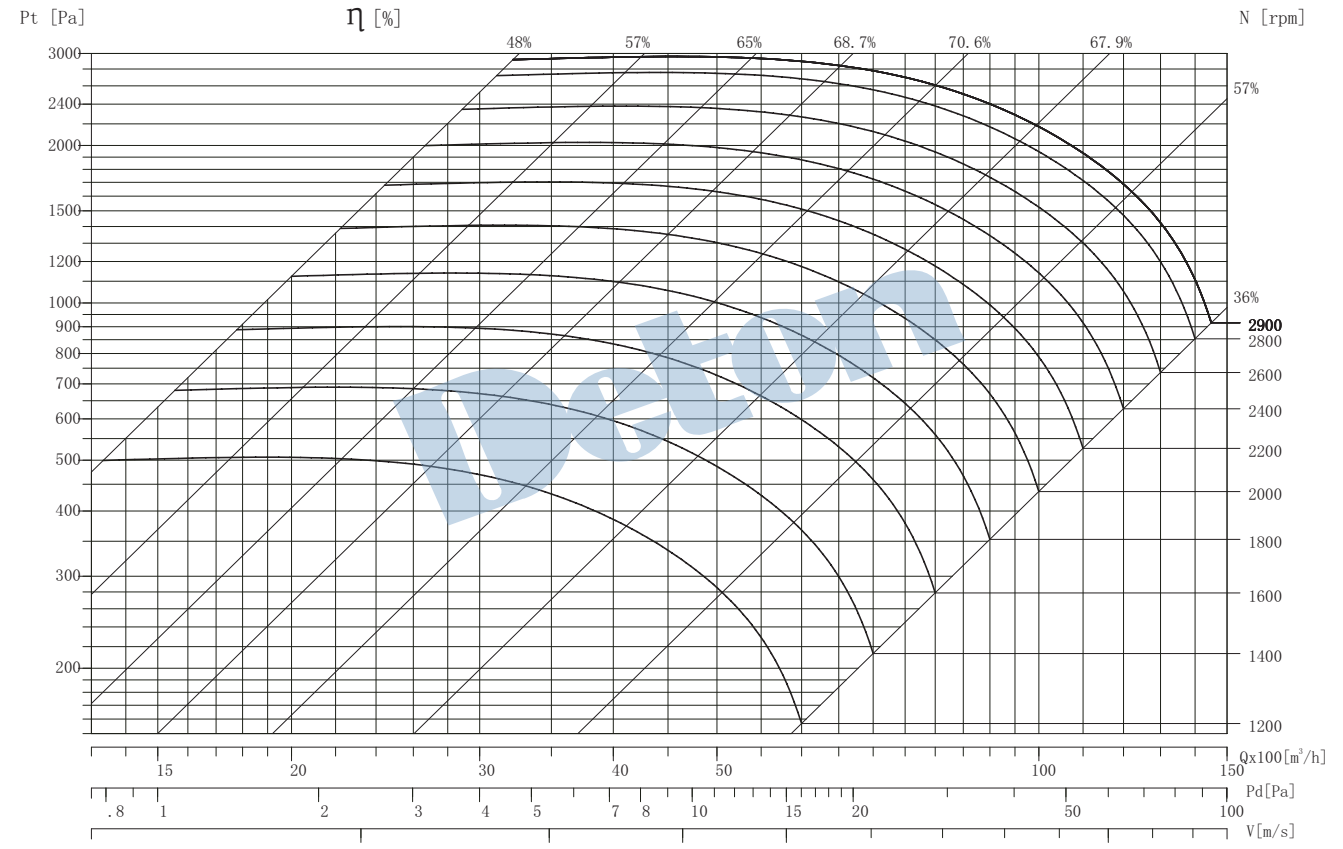

TDF450-SW

Air Density: 1.2 kg/m³

Performance shown is installation type B-free inlet, ducted outlet. Performance ratings do not include the effects of appurtenances in the airstream. Power ratings does not include drive losses.

TDF-SWSI