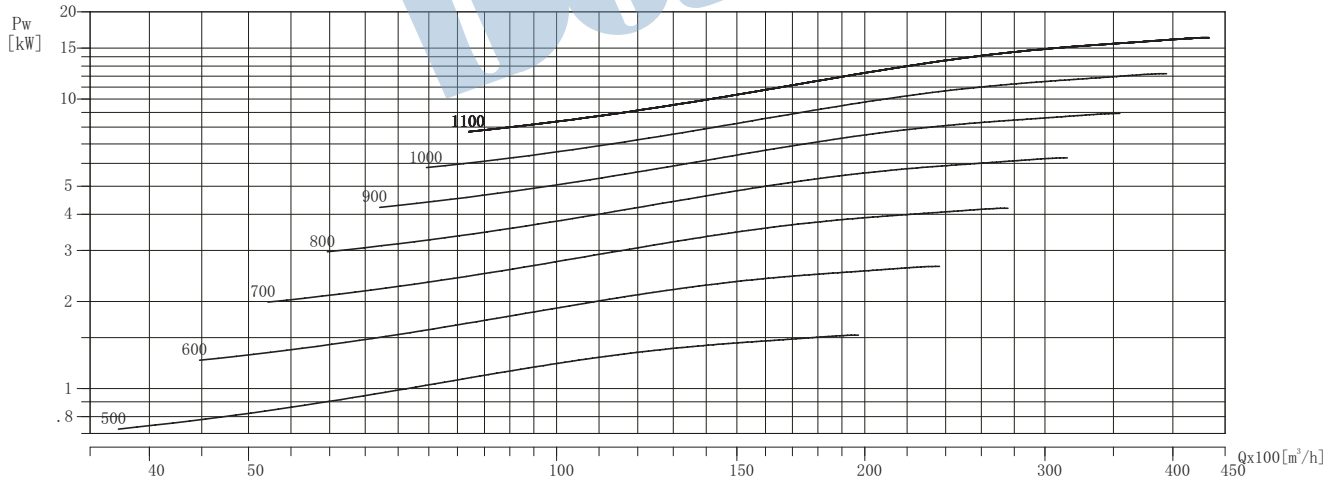

TDF900-SW

Air Density: 1.2 kg/m³

Performance shown is installation type B-free inlet, ducted outlet. Performance ratings do not include the effects of appurtenances in the airstream. Power ratings does not include drive losses.

TDF-SWSI