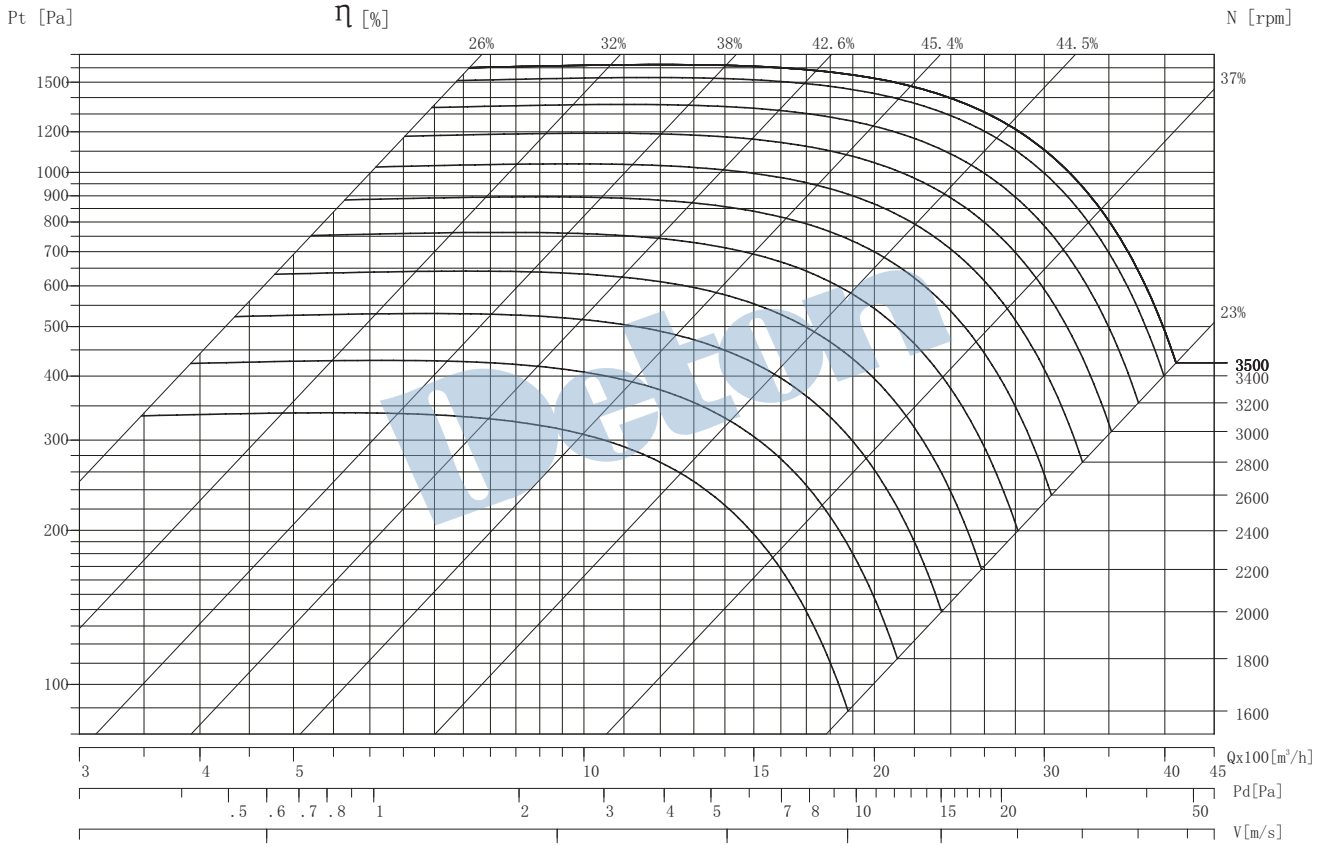

TDF280-SW

Air Density: 1.2 kg/m³

Performance shown is installation type B-free inlet, ducted outlet. Performance ratings do not include the effects of appurtenances in the airstream. Power ratings does not include drive losses.

TDF-SWSI