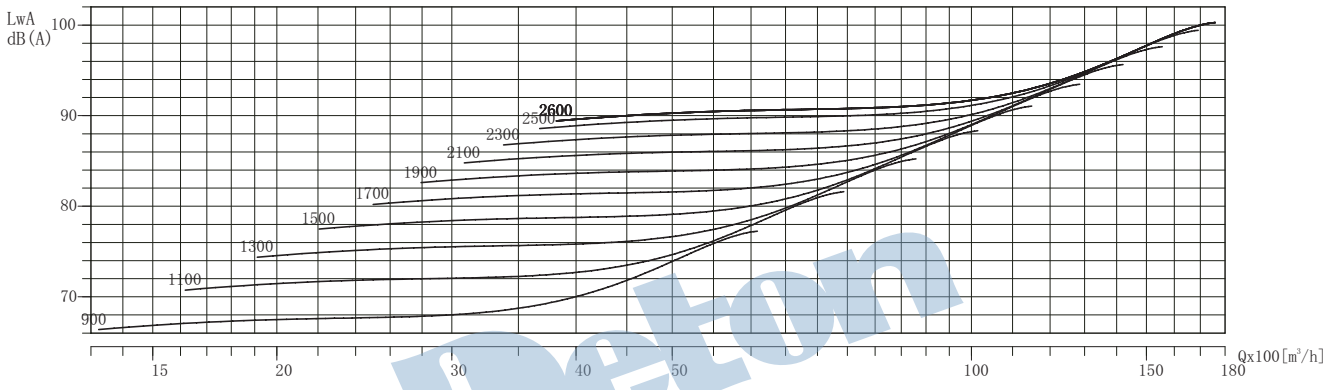

TDF500-SW

Air Density: 1.2 kg/m³

Performance shown is installation type B-free inlet, ducted outlet. Performance ratings do not include the effects of appurtenances in the airstream. Power ratings does not include drive losses.

TDF -SWSI