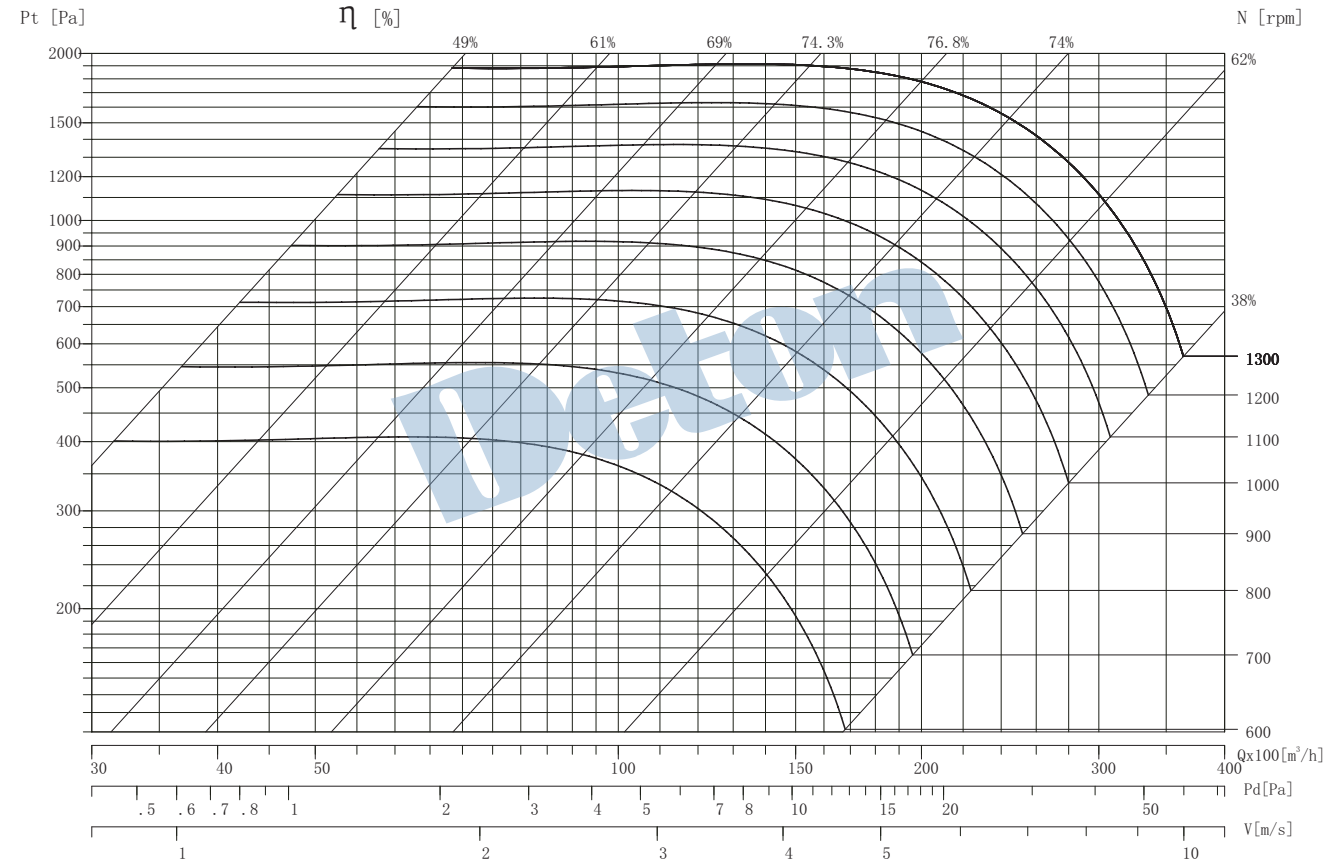

TDF800-SW

Air Density: 1.2 kg/m³

Performance shown is installation type B-free inlet, ducted outlet. Performance ratings do not include the effects of appurtenances in the airstream. Power ratings does not include drive losses.

TDF-SWSI