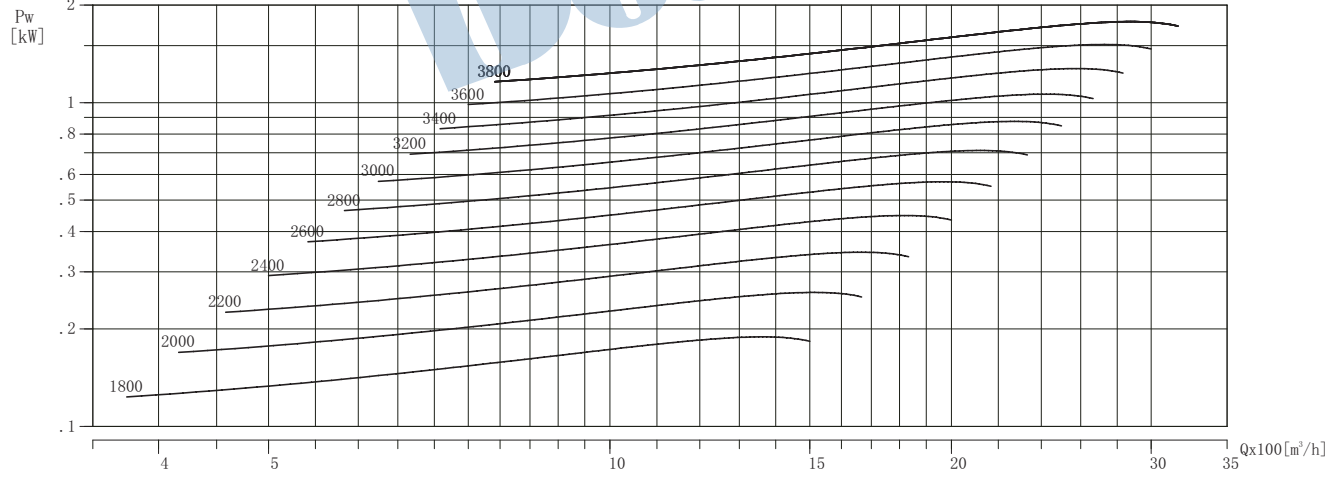

TDF250-SW

Air Density: 1.2 kg/m³

Performance shown is installation type B-free inlet, ducted outlet. Performance ratings do not include the effects of appurtenances in the airstream. Power ratings does not include drive losses.

TDF-SWSI