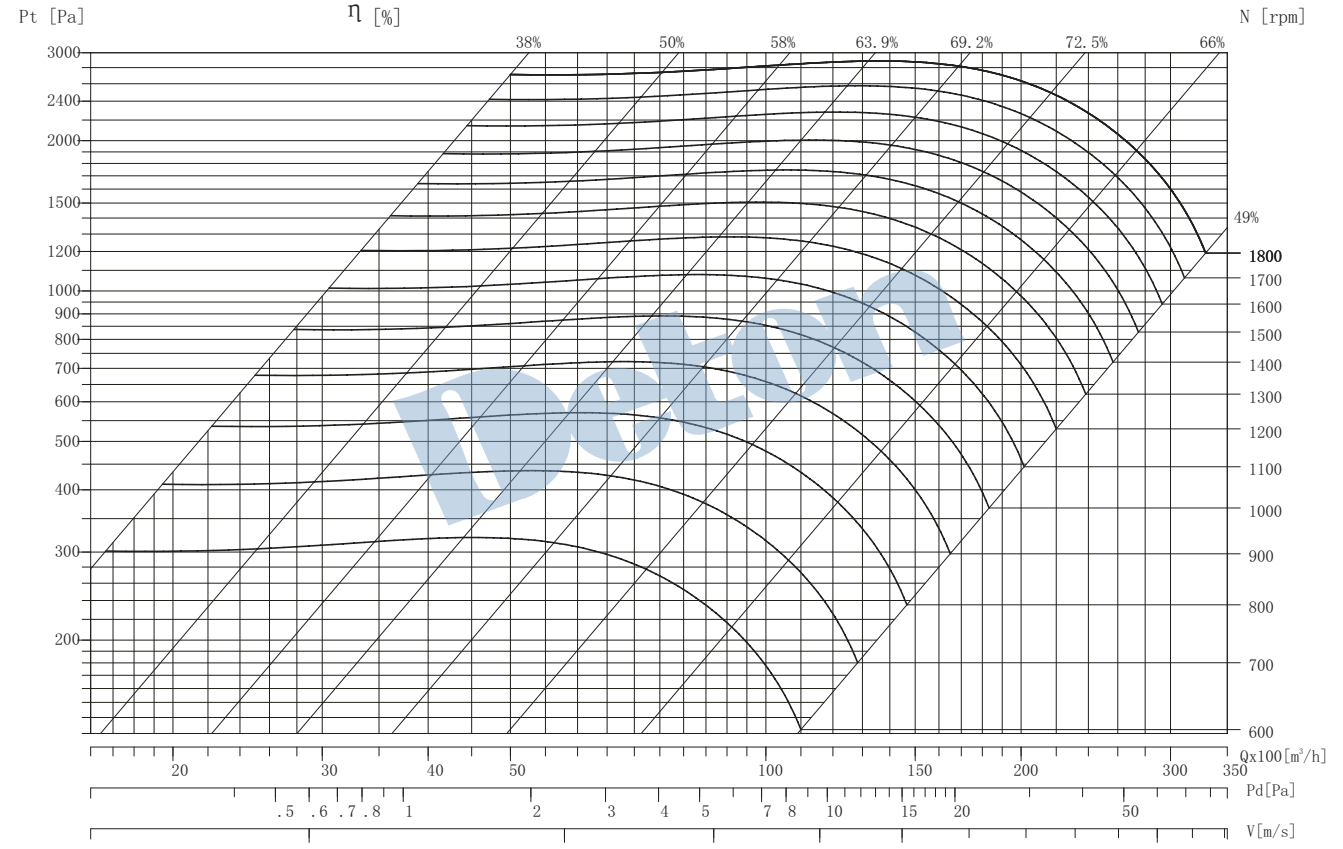

TDF710-SW

Air Density: 1.2 kg/m³

Performance shown is installation type B-free inlet, ducted outlet. Performance ratings do not include the effects of appurtenances in the airstream. Power ratings does not include drive losses.

TDF -SWSI