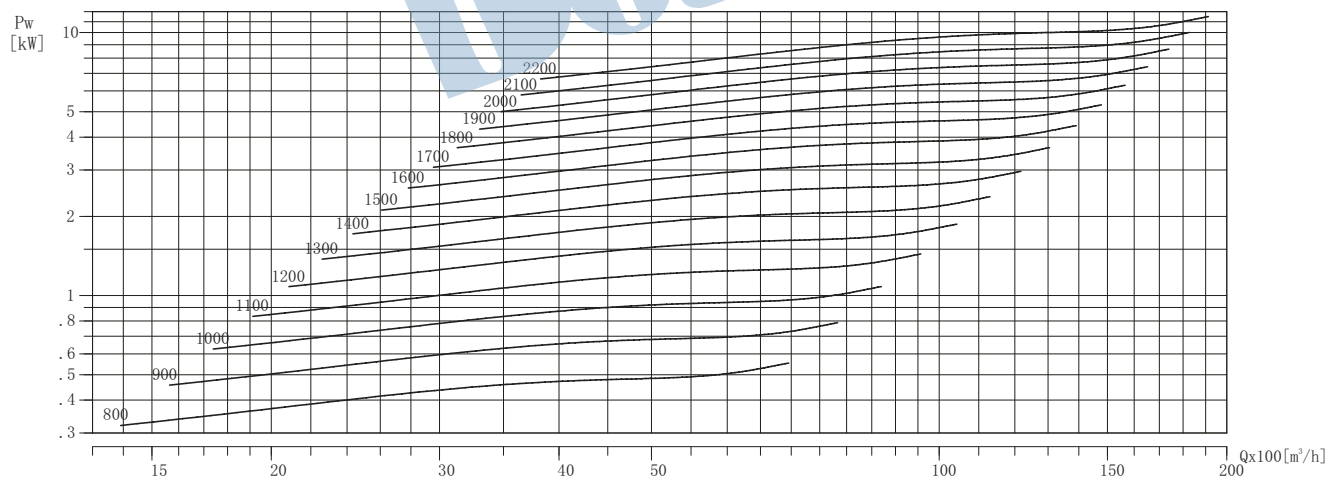

TDF560-SW

Air Density: 1.2 kg/m³

Performance shown is installation type B-free inlet, ducted outlet. Performance ratings do not include the effects of appurtenances in the airstream. Power ratings does not include drive losses.

TDF-SWSI