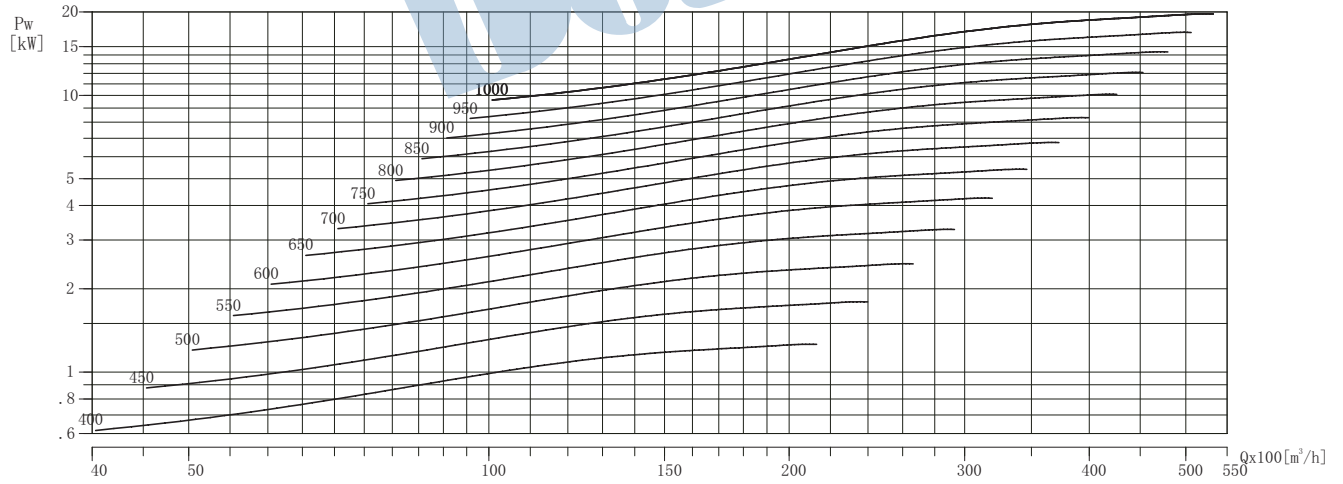

TDF1000-SW

Air Density: 1.2 kg/m³

Performance shown is installation type B-free inlet, ducted outlet. Performance ratings do not include the effects of appurtenances in the airstream. Power ratings does not include drive losses.

TDF-SWSI