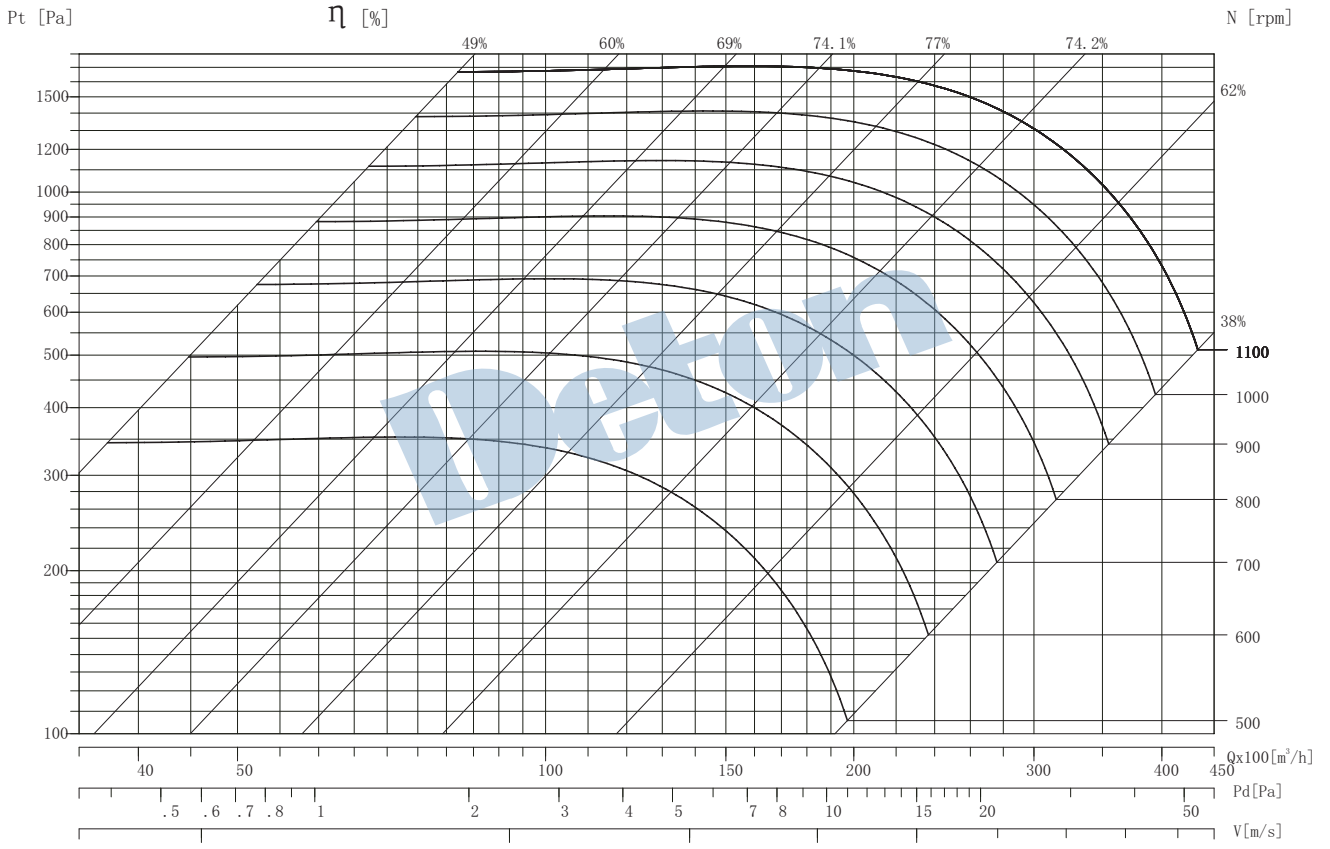

TDF900-SW

Air Density: 1.2 kg/m³

Performance shown is installation type B-free inlet, ducted outlet. Performance ratings do not include the effects of appurtenances in the airstream. Power ratings does not include drive losses.

TDF-SWSI