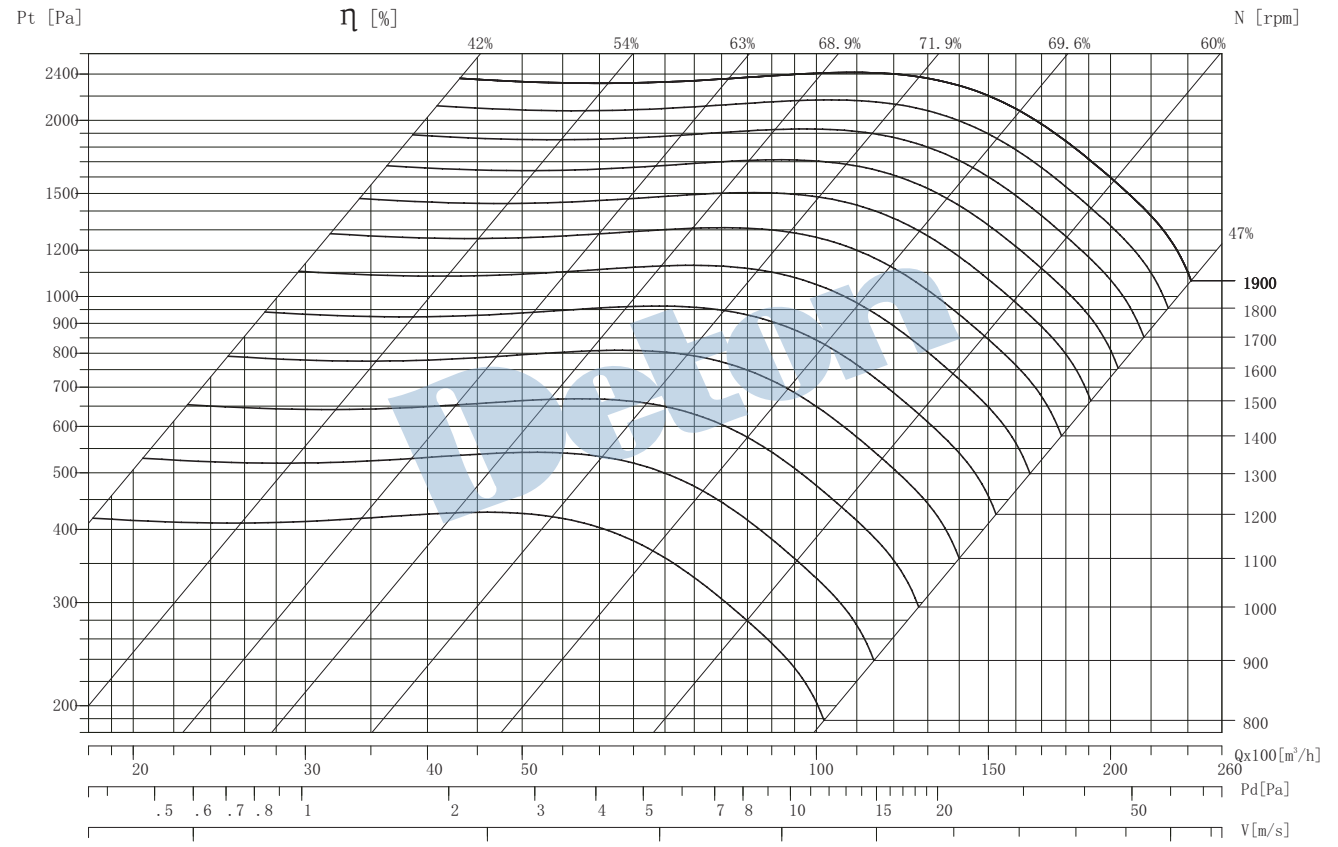

TDF630-SW

Air Density: 1.2 kg/m³

Performance shown is installation type B-free inlet, ducted outlet. Performance ratings do not include the effects of appurtenances in the airstream. Power ratings does not include drive losses.

TDF -SWSI