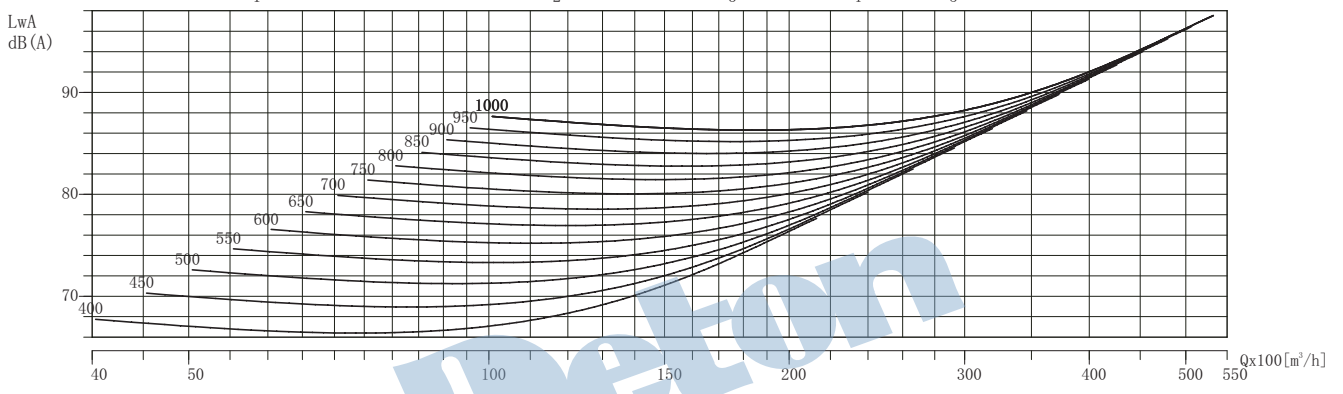

TDF1000-SW

Air Density: 1.2 kg/m³

Performance shown is installation type B-free inlet, ducted outlet. Performance ratings do not include the effects of appurtenances in the airstream. Power ratings does not include drive losses.

TDF-SWSI