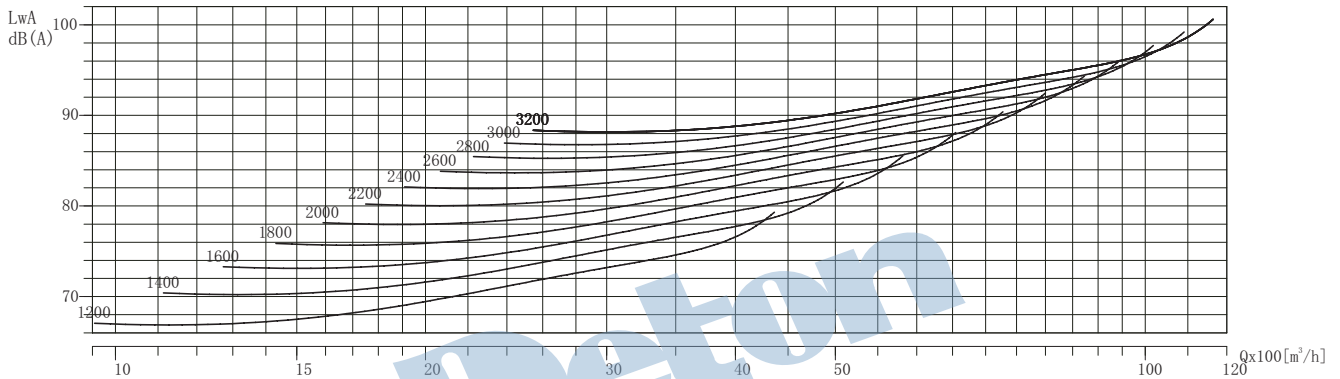

TDF400-SW

Air Density: 1.2 kg/m³

Performance shown is installation type B-free inlet, ducted outlet. Performance ratings do not include the effects of appurtenances in the airstream. Power ratings does not include drive losses.

TDF -SWSI