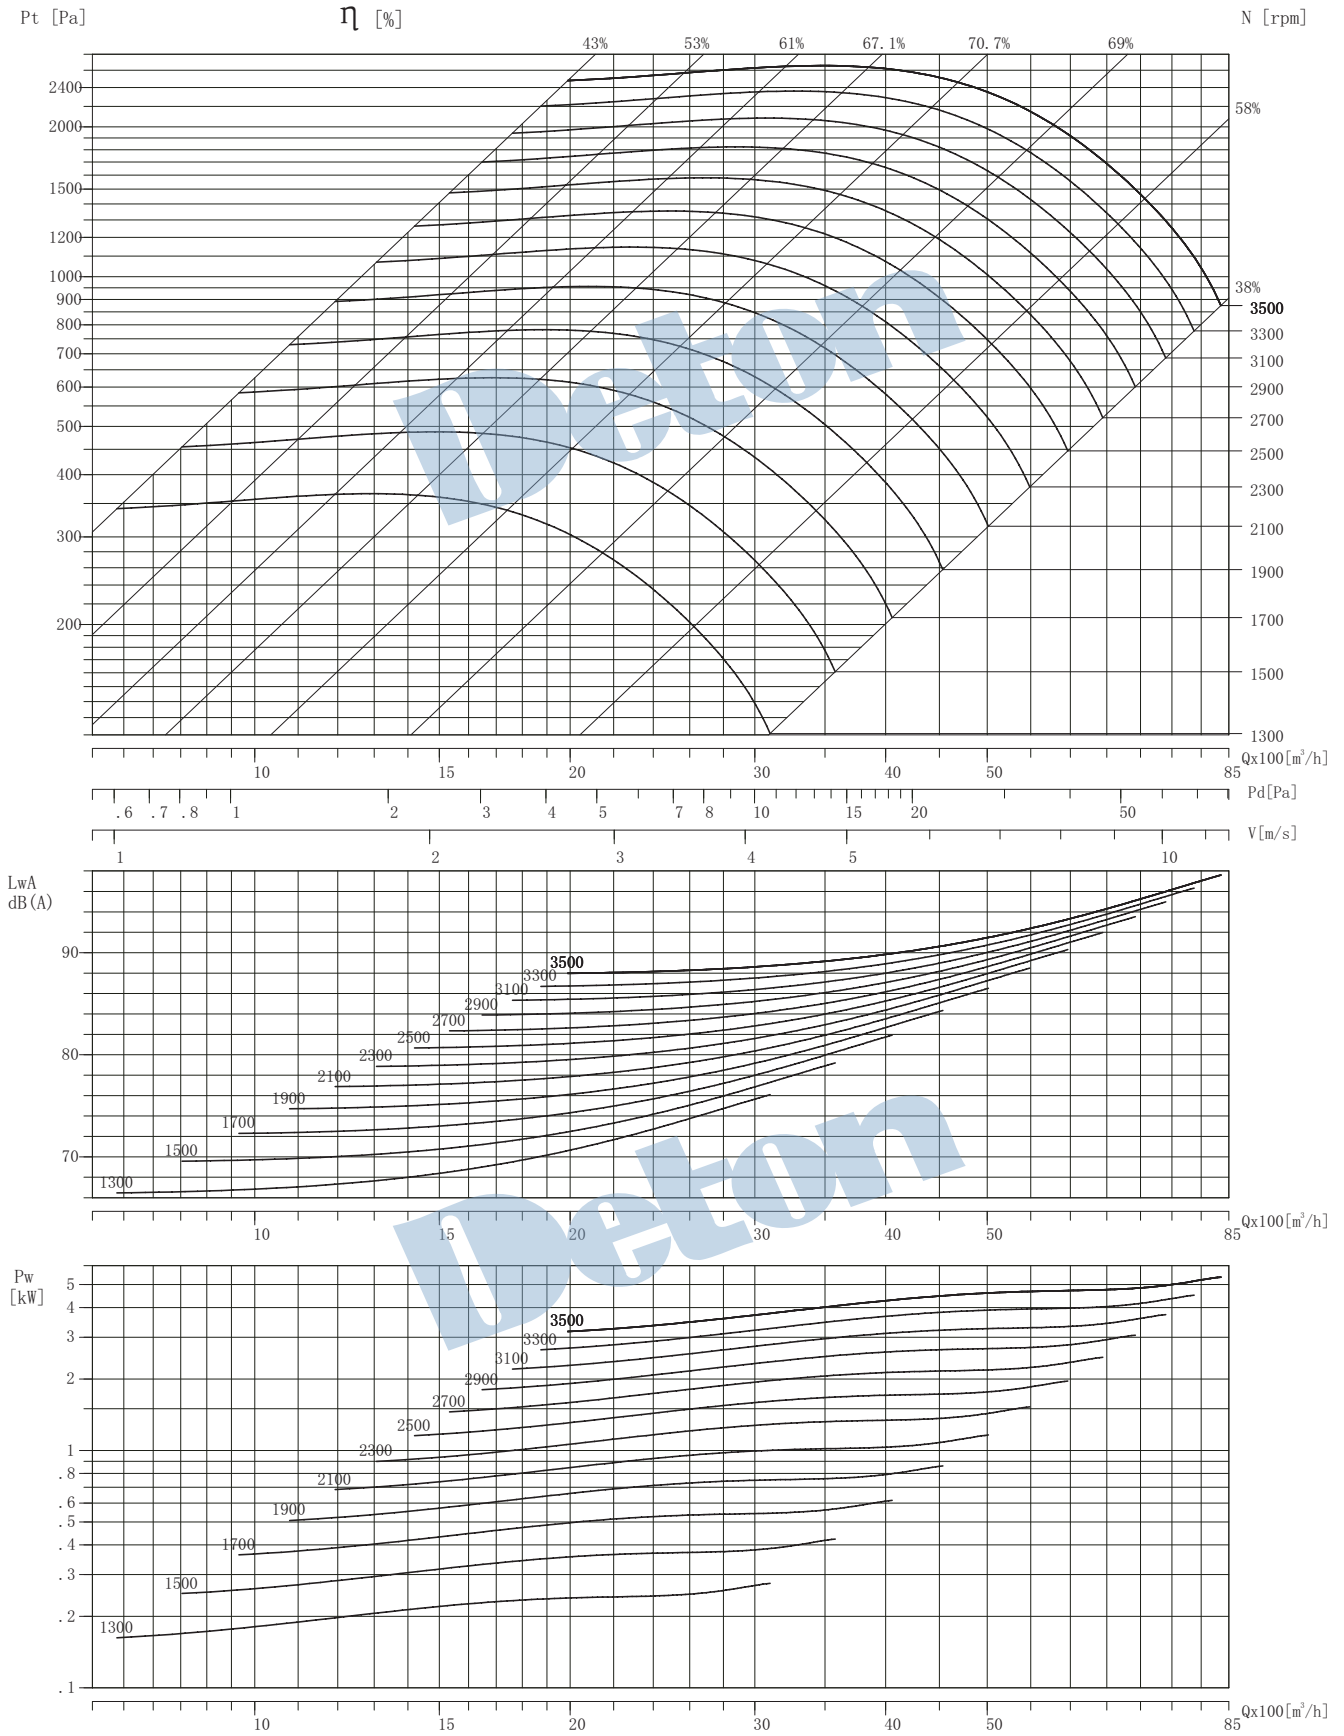

TDF355-SW

Air Density: 1.2 kg/m³

TDF -SWSI

Performance shown is installation type B-free inlet, ducted outlet. Performance ratings do not include the effects of appurtenances in the airstream. Power ratings does not include drive losses.