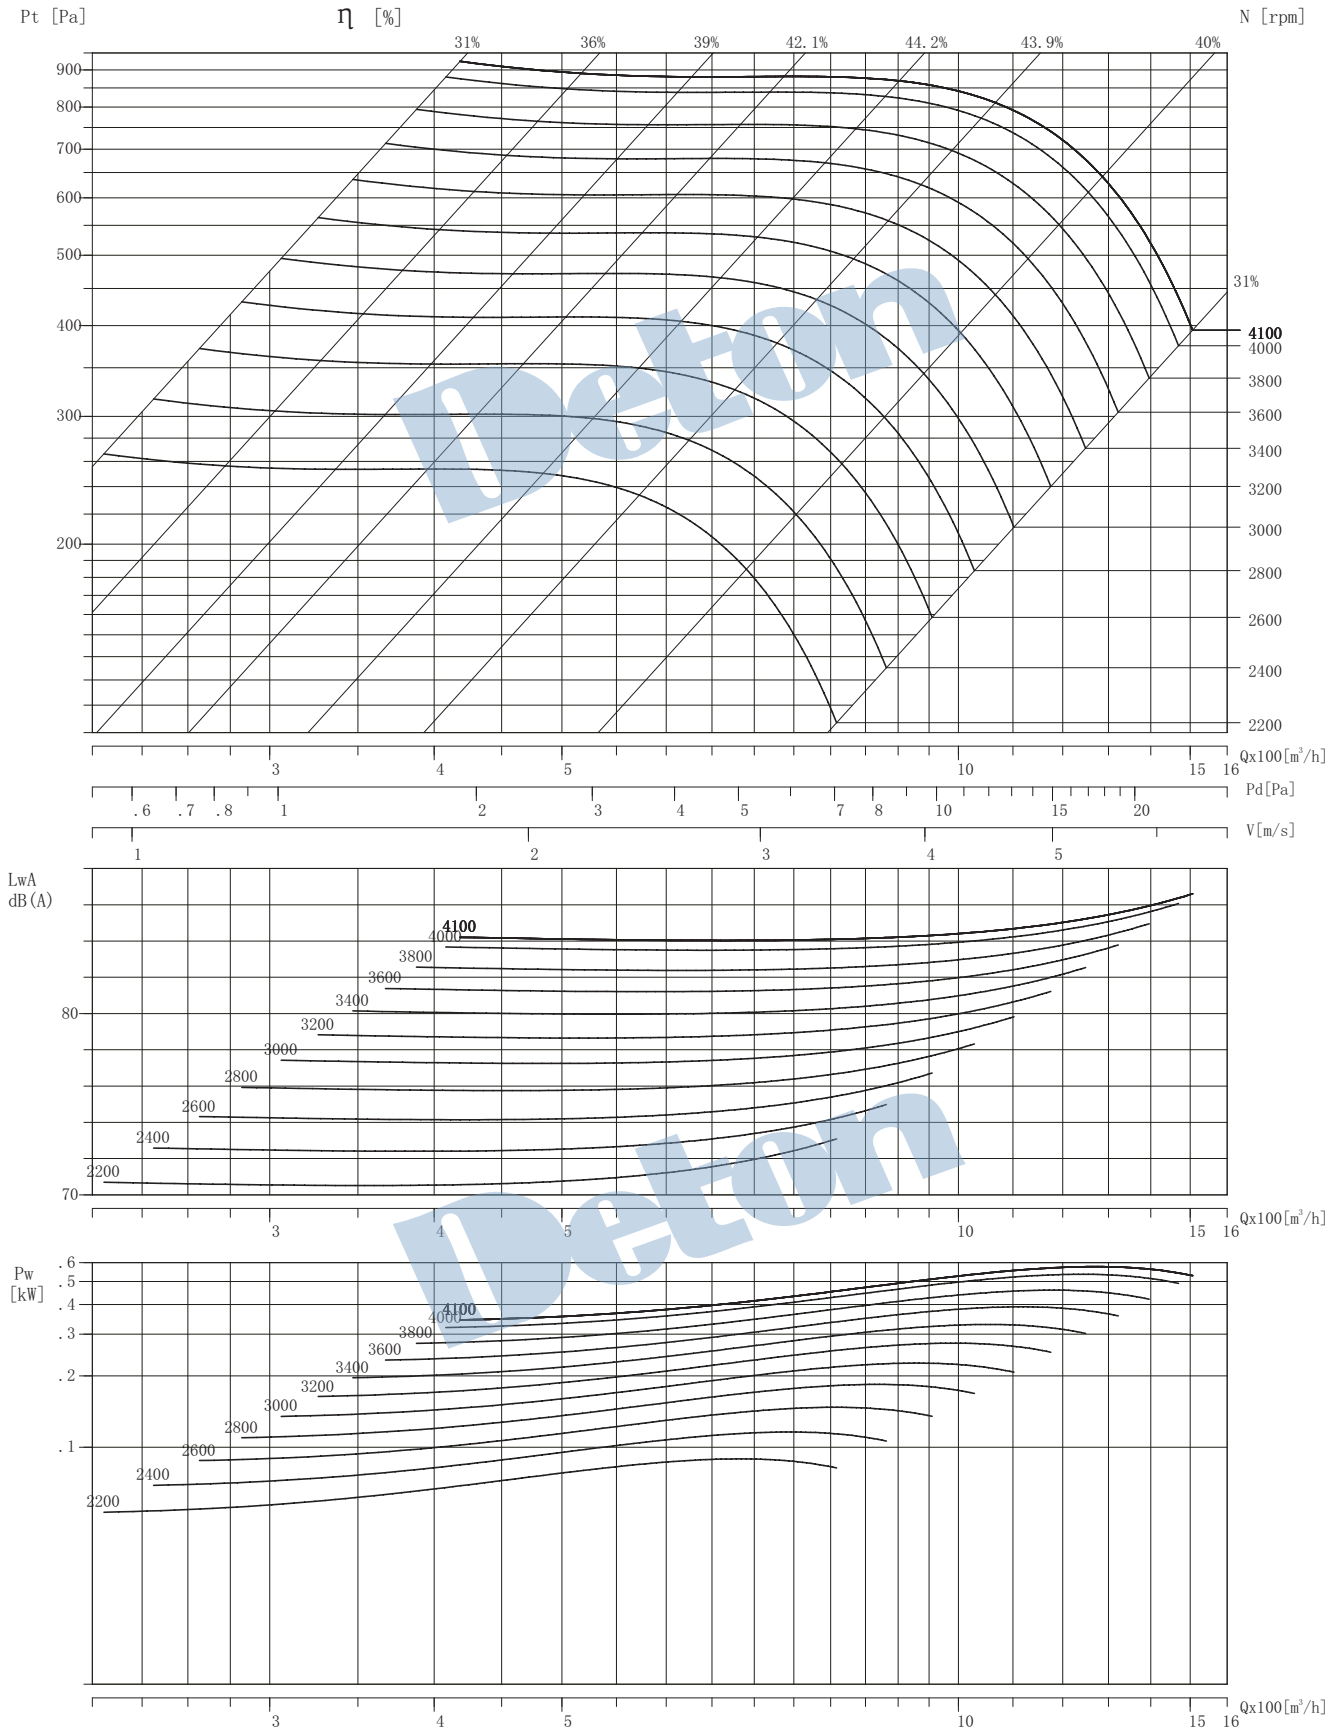

TDF -SWSI

TDF200-SW

Air Density: 1.2 kg/m³

TDF -SWSI

Performance shown is installation type B-free inlet, ducted outlet. Performance ratings do not include the effects of appurtenances in the airstream. Power ratings does not include drive losses.