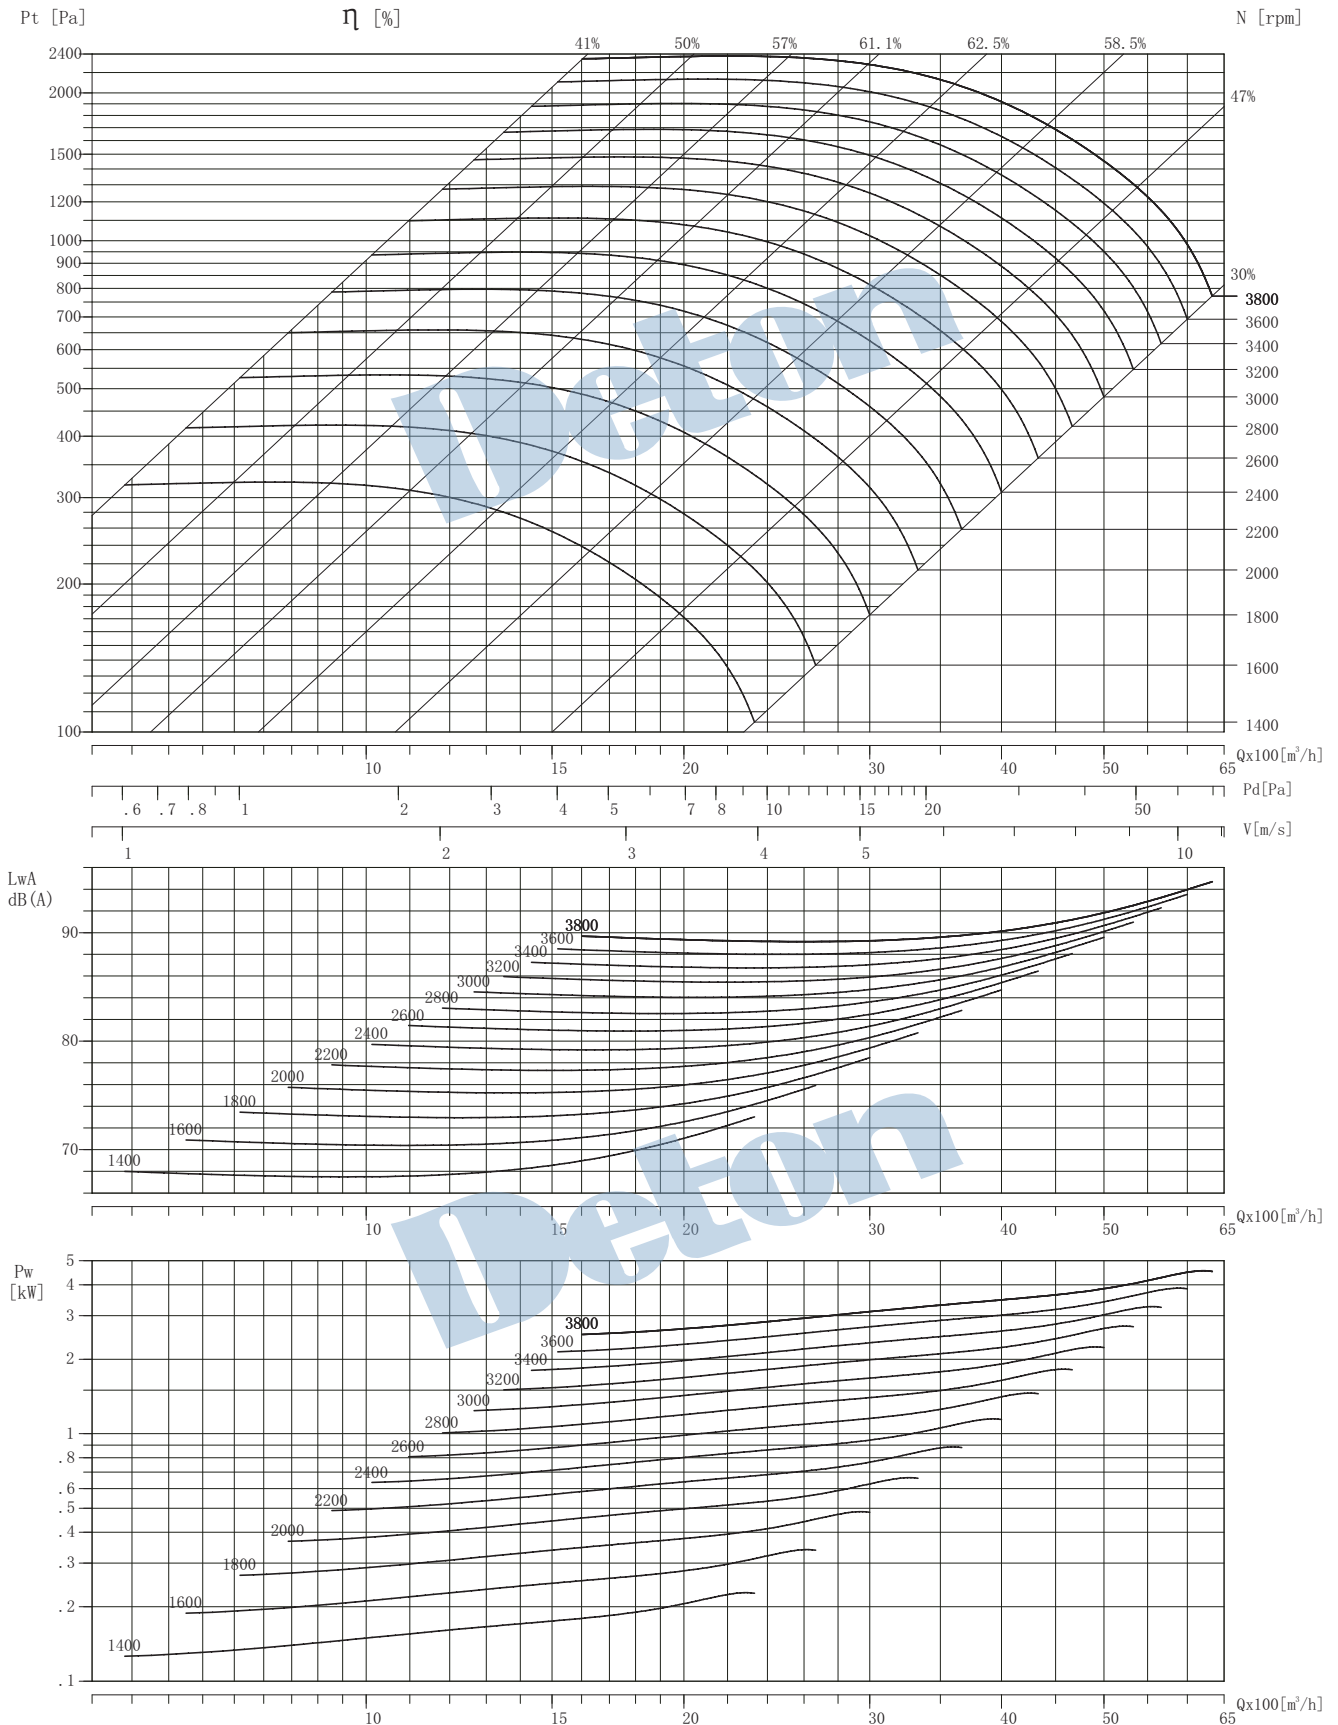

TDF315-SW

Air Density: 1.2 kg/m³

TDF-SWSI

Performance shown is installation type B-free inlet, ducted outlet. Performance ratings do not include the effects of appurtenances in the airstream. Power ratings does not include drive losses.