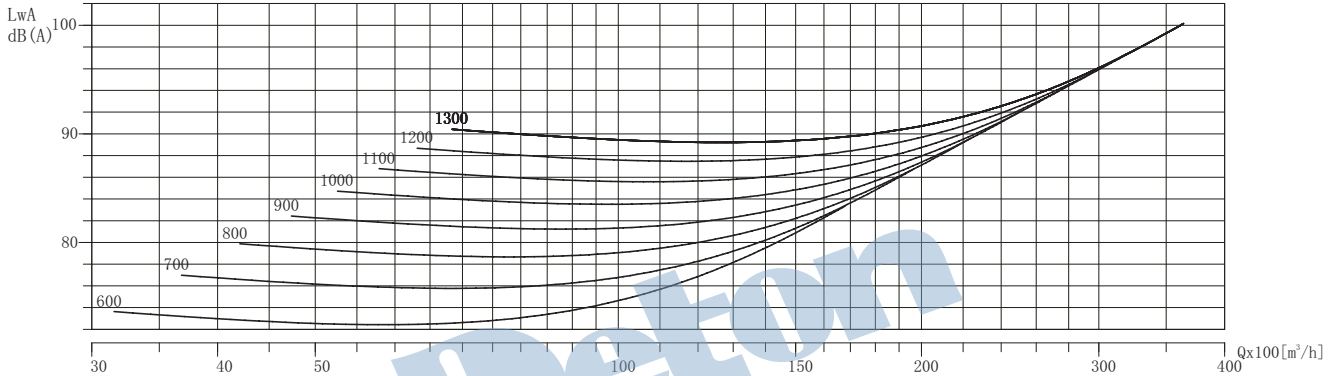

TDF800-SW

Air Density: 1.2 kg/m³

Performance shown is installation type B-free inlet, ducted outlet. Performance ratings do not include the effects of appurtenances in the airstream. Power ratings does not include drive losses.

TDF-SWSI