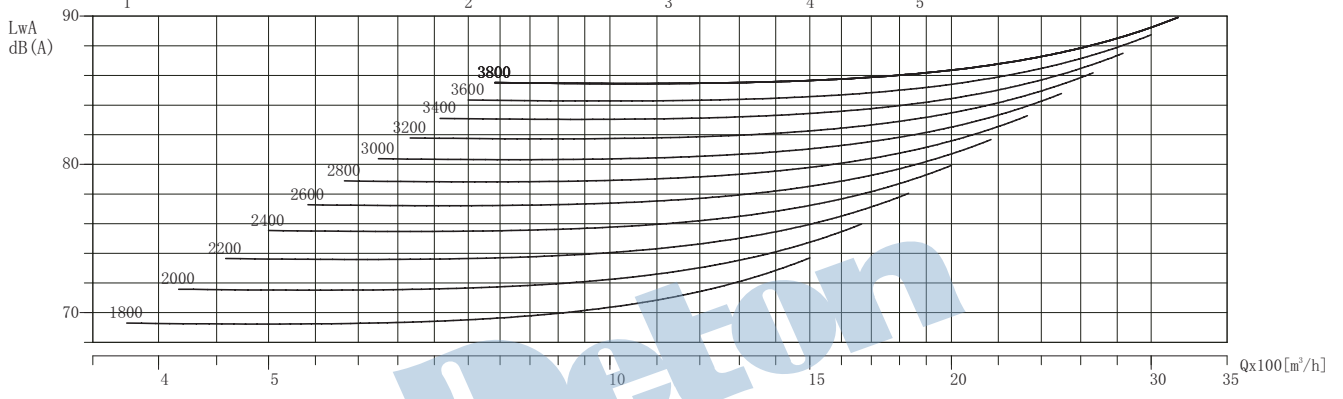

TDF250-SW

Air Density: 1.2 kg/m³

Performance shown is installation type B-free inlet, ducted outlet. Performance ratings do not include the effects of appurtenances in the airstream. Power ratings does not include drive losses.

TDF-SWSI