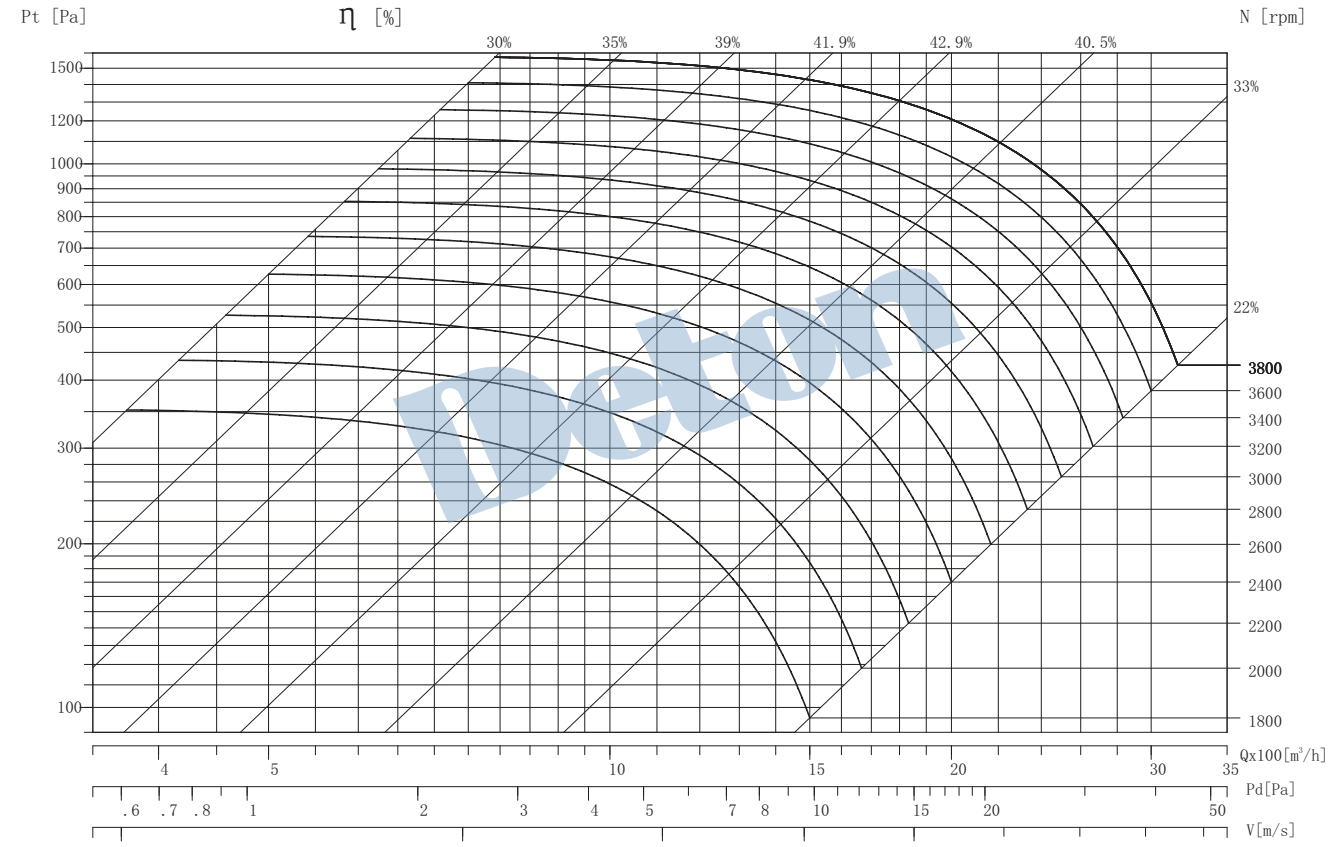

TDF250-SW

Air Density: 1.2 kg/m³

Performance shown is installation type B-free inlet, ducted outlet. Performance ratings do not include the effects of appurtenances in the airstream. Power ratings does not include drive losses.

TDF-SWSI