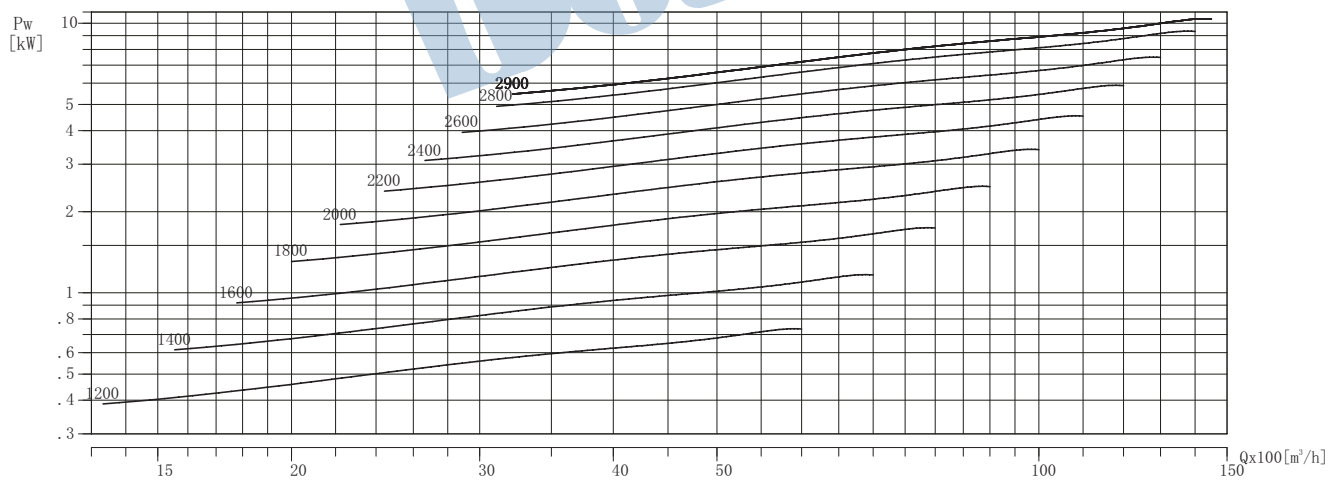

TDF450-SW

Air Density: 1.2 kg/m³

Performance shown is installation type B-free inlet, ducted outlet. Performance ratings do not include the effects of appurtenances in the airstream. Power ratings does not include drive losses.

TDF-SWSI