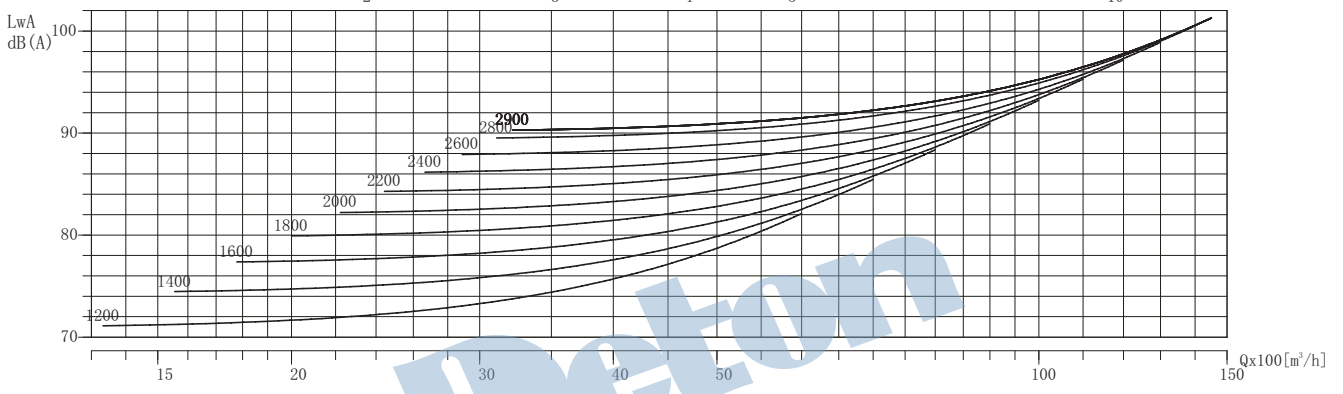

TDF450-SW

Air Density: 1.2 kg/m³

Performance shown is installation type B-free inlet, ducted outlet. Performance ratings do not include the effects of appurtenances in the airstream. Power ratings does not include drive losses.

TDF-SWSI