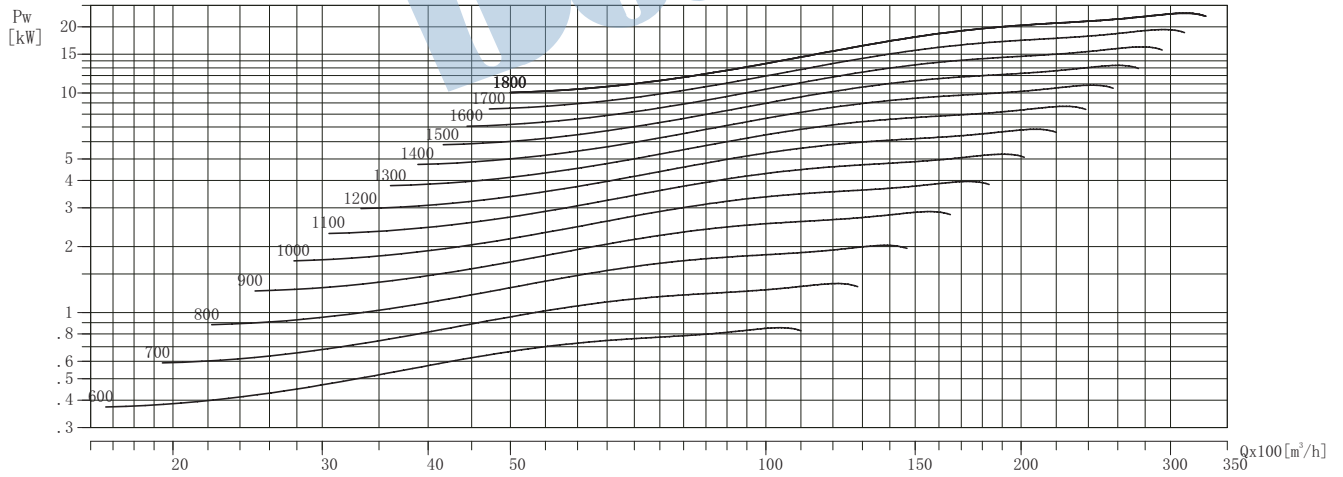

TDF710-SW

Air Density: 1.2 kg/m³

Performance shown is installation type B-free inlet, ducted outlet. Performance ratings do not include the effects of appurtenances in the airstream. Power ratings does not include drive losses.

TDF -SWSI