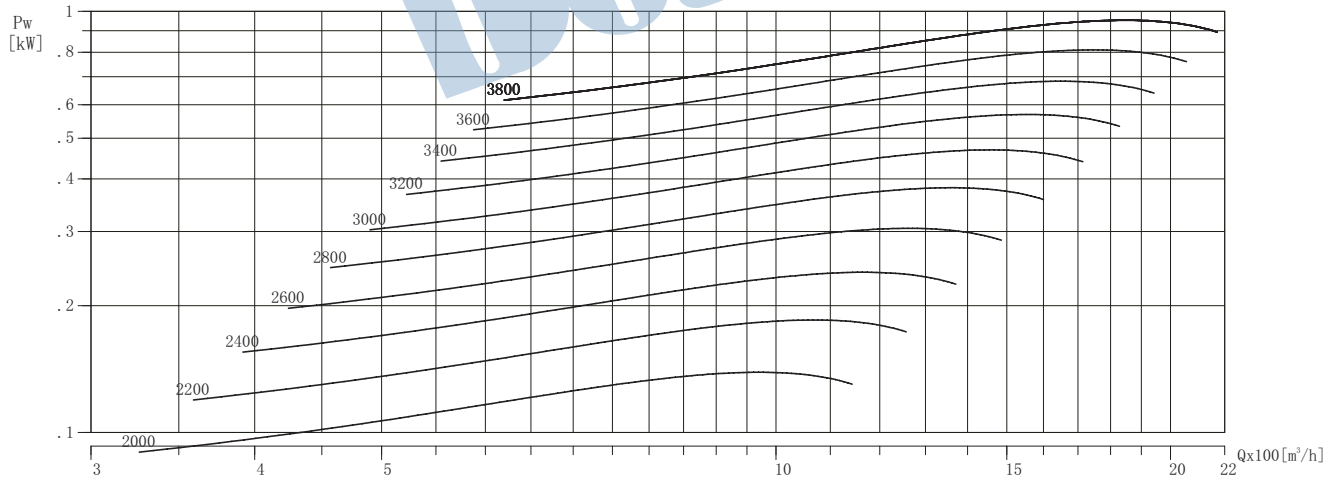

TDF225-SW

Air Density: 1.2 kg/m³

Performance shown is installation type B-free inlet, ducted outlet. Performance ratings do not include the effects of appurtenances in the airstream. Power ratings does not include drive losses.

TDF -SWSI