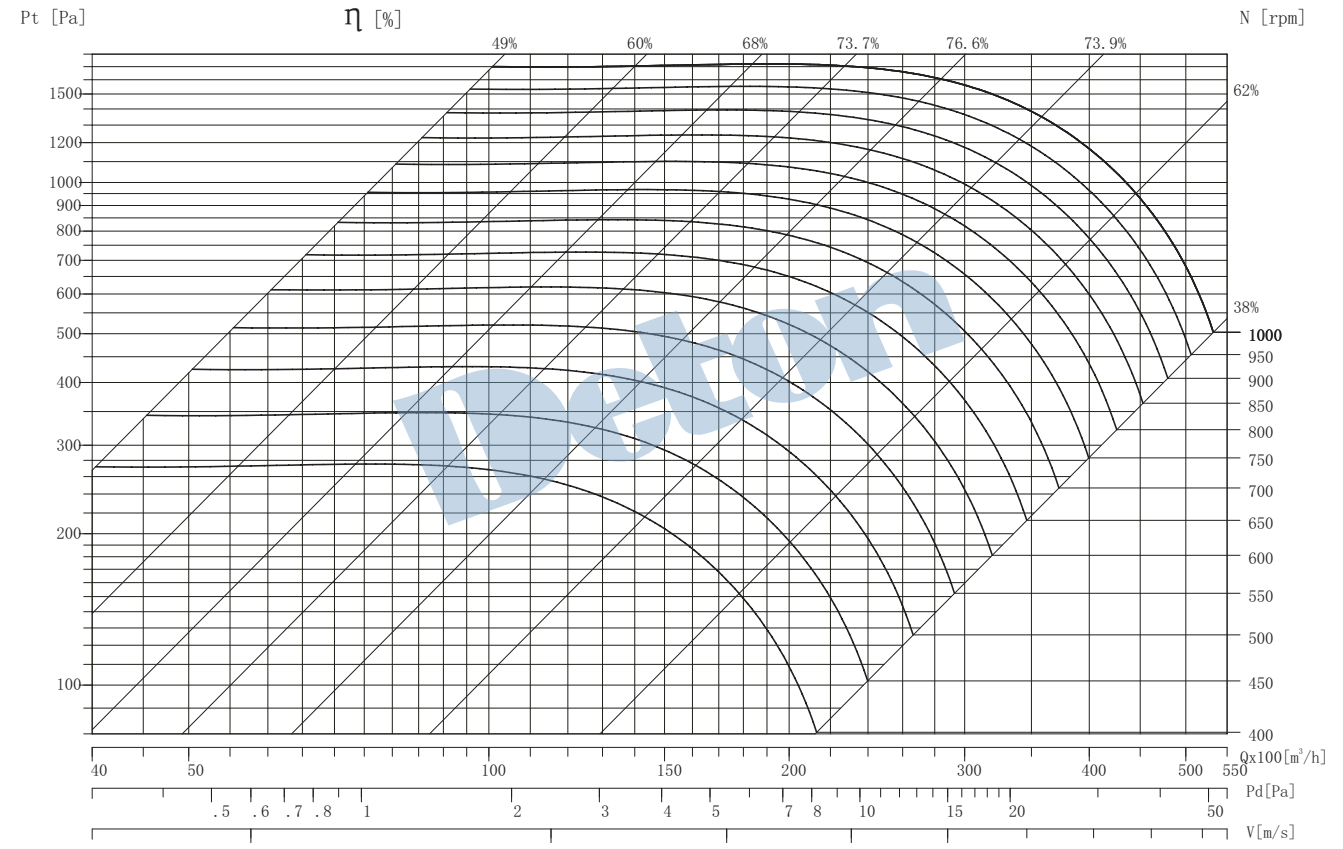

TDF1000-SW

Air Density: 1.2 kg/m³

Performance shown is installation type B-free inlet, ducted outlet. Performance ratings do not include the effects of appurtenances in the airstream. Power ratings does not include drive losses.

TDF-SWSI