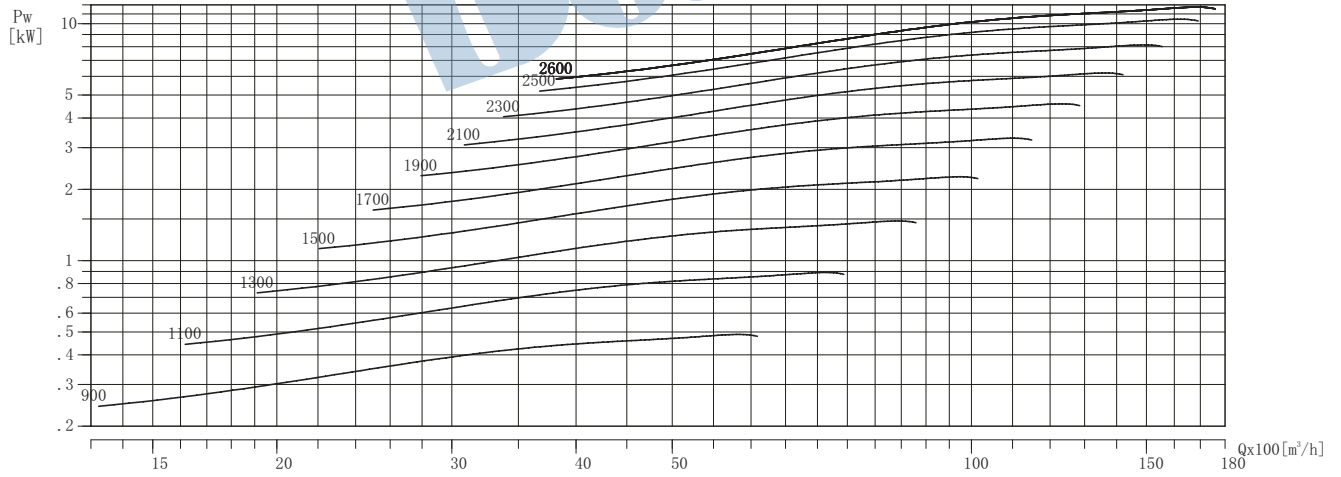

TDF500-SW

Air Density: 1.2 kg/m³

Performance shown is installation type B-free inlet, ducted outlet. Performance ratings do not include the effects of appurtenances in the airstream. Power ratings does not include drive losses.

TDF -SWSI