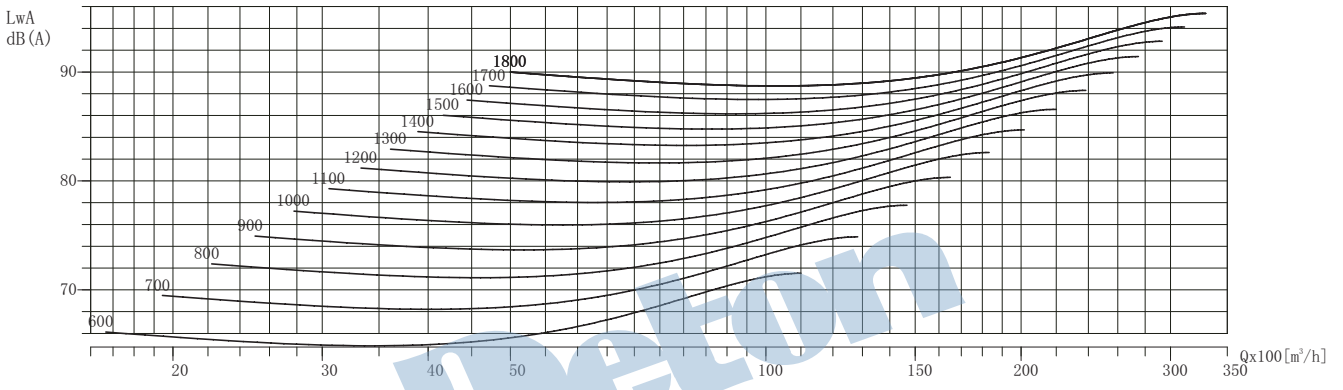

TDF710-SW

Air Density: 1.2 kg/m³

Performance shown is installation type B-free inlet, ducted outlet. Performance ratings do not include the effects of appurtenances in the airstream. Power ratings does not include drive losses.

TDF -SWSI