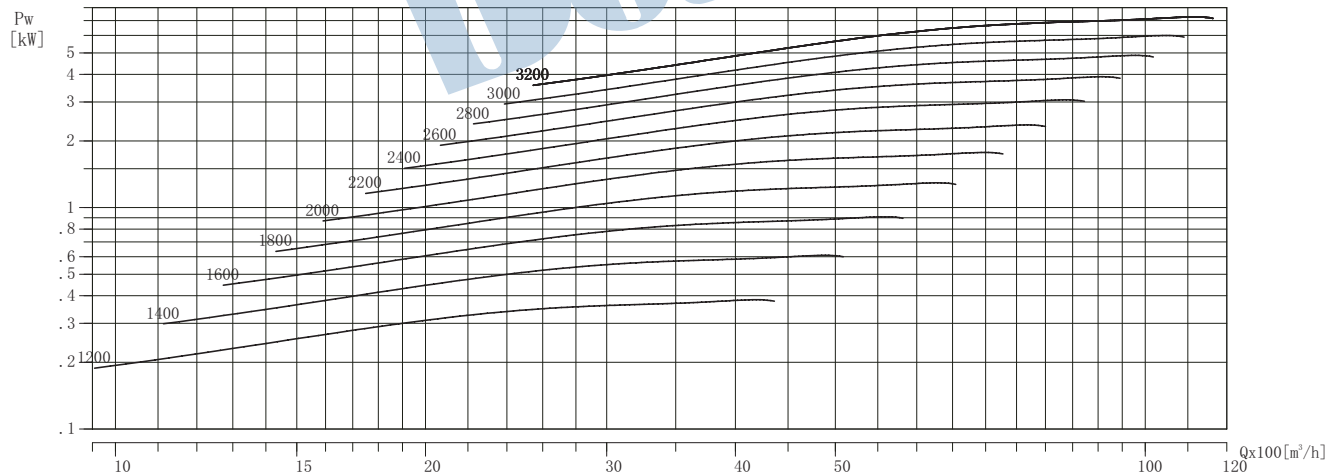

TDF400-SW

Air Density: 1.2 kg/m³

Performance shown is installation type B-free inlet, ducted outlet. Performance ratings do not include the effects of appurtenances in the airstream. Power ratings does not include drive losses.

TDF -SWSI