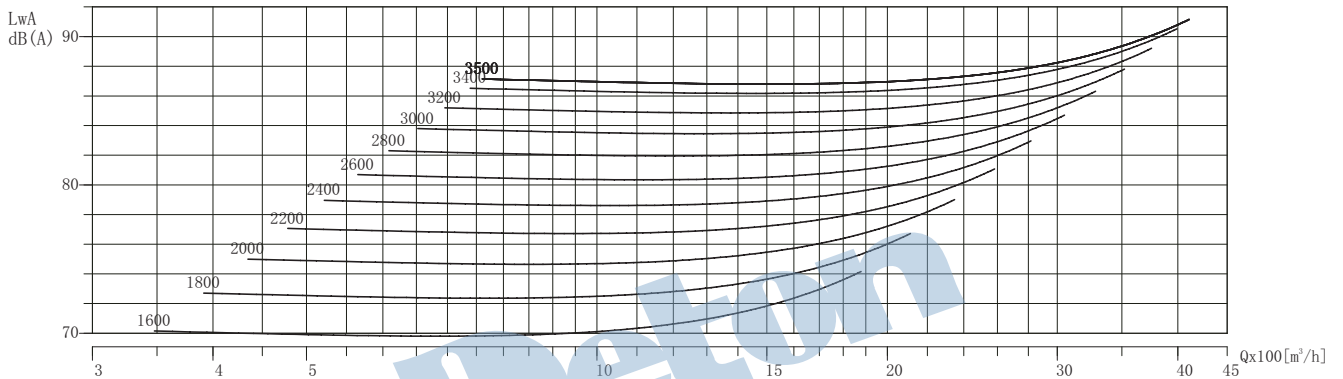

TDF280-SW

Air Density: 1.2 kg/m³

Performance shown is installation type B-free inlet, ducted outlet. Performance ratings do not include the effects of appurtenances in the airstream. Power ratings does not include drive losses.

TDF-SWSI