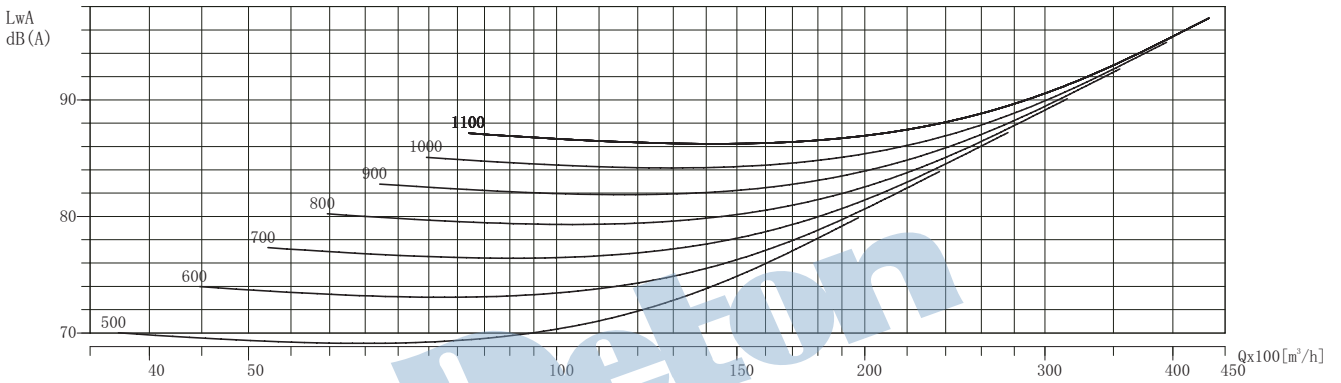

TDF900-SW

Air Density: 1.2 kg/m³

Performance shown is installation type B-free inlet, ducted outlet. Performance ratings do not include the effects of appurtenances in the airstream. Power ratings does not include drive losses.

TDF-SWSI