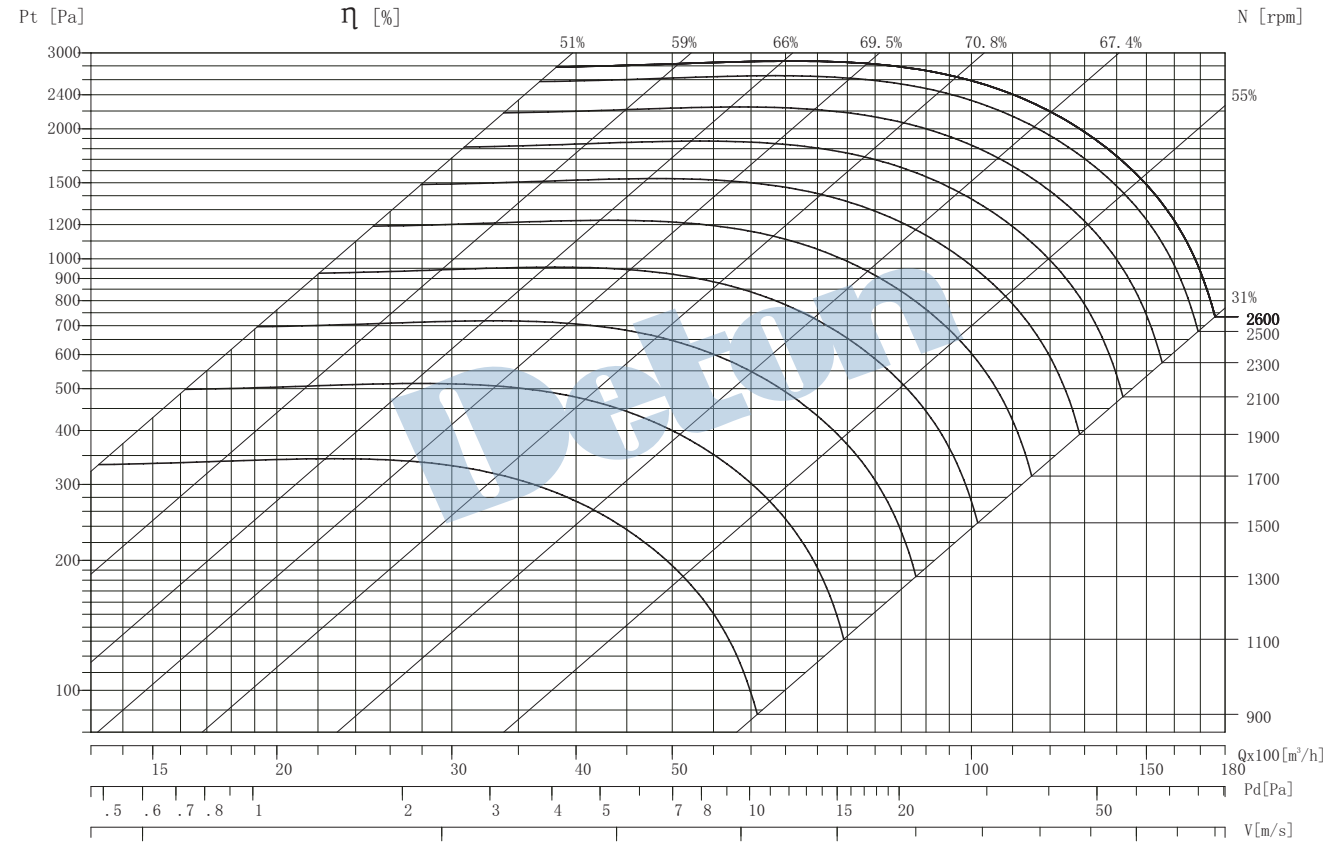

TDF500-SW

Air Density: 1.2 kg/m³

Performance shown is installation type B-free inlet, ducted outlet. Performance ratings do not include the effects of appurtenances in the airstream. Power ratings does not include drive losses.

TDF -SWSI