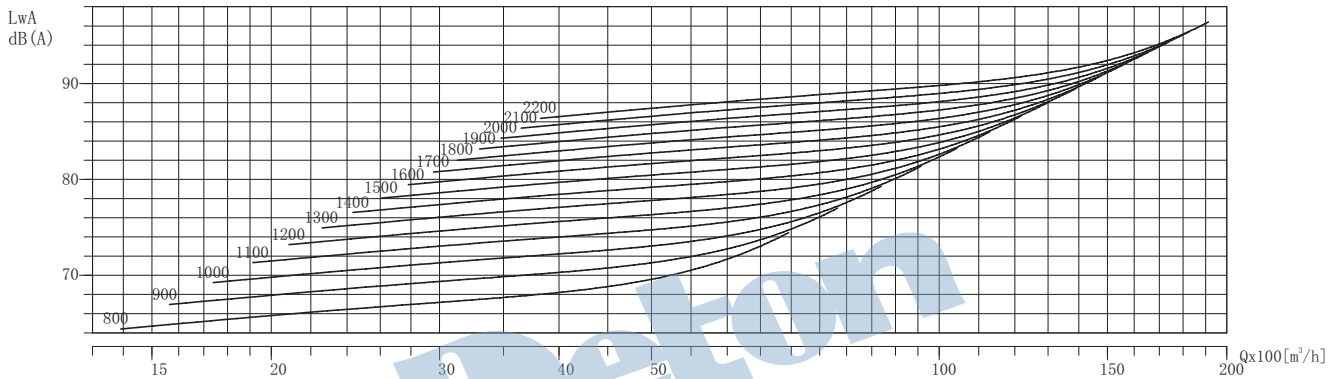

TDF560-SW

Air Density: 1.2 kg/m³

Performance shown is installation type B-free inlet, ducted outlet. Performance ratings do not include the effects of appurtenances in the airstream. Power ratings does not include drive losses.

TDF-SWSI