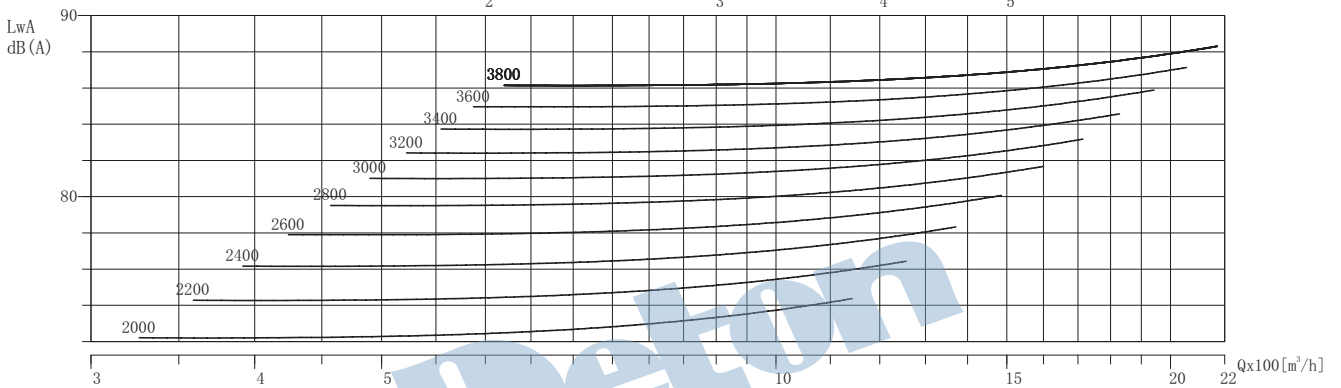

TDF225-SW

Air Density: 1.2 kg/m³

Performance shown is installation type B-free inlet, ducted outlet. Performance ratings do not include the effects of appurtenances in the airstream. Power ratings does not include drive losses.

TDF -SWSI