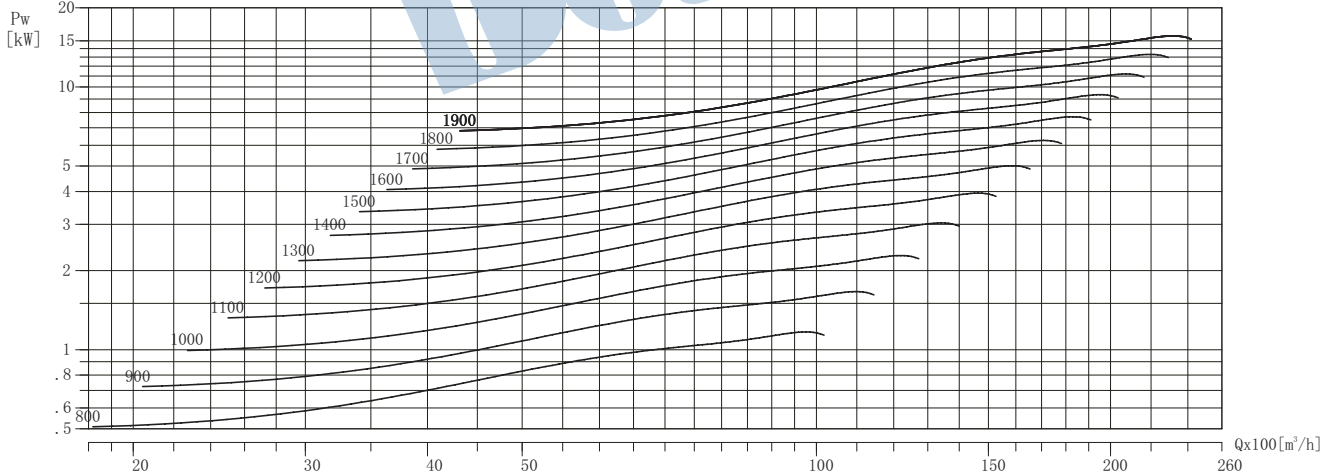

TDF630-SW

Air Density: 1.2 kg/m³

Performance shown is installation type B-free inlet, ducted outlet. Performance ratings do not include the effects of appurtenances in the airstream. Power ratings does not include drive losses.

TDF -SWSI