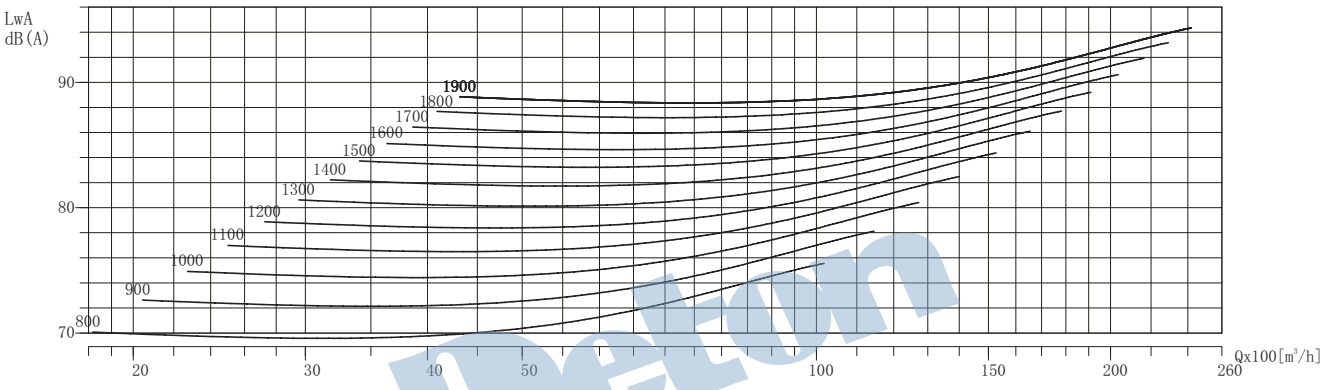

TDF630-SW

Air Density: 1.2 kg/m³

Performance shown is installation type B-free inlet, ducted outlet. Performance ratings do not include the effects of appurtenances in the airstream. Power ratings does not include drive losses.

TDF -SWSI