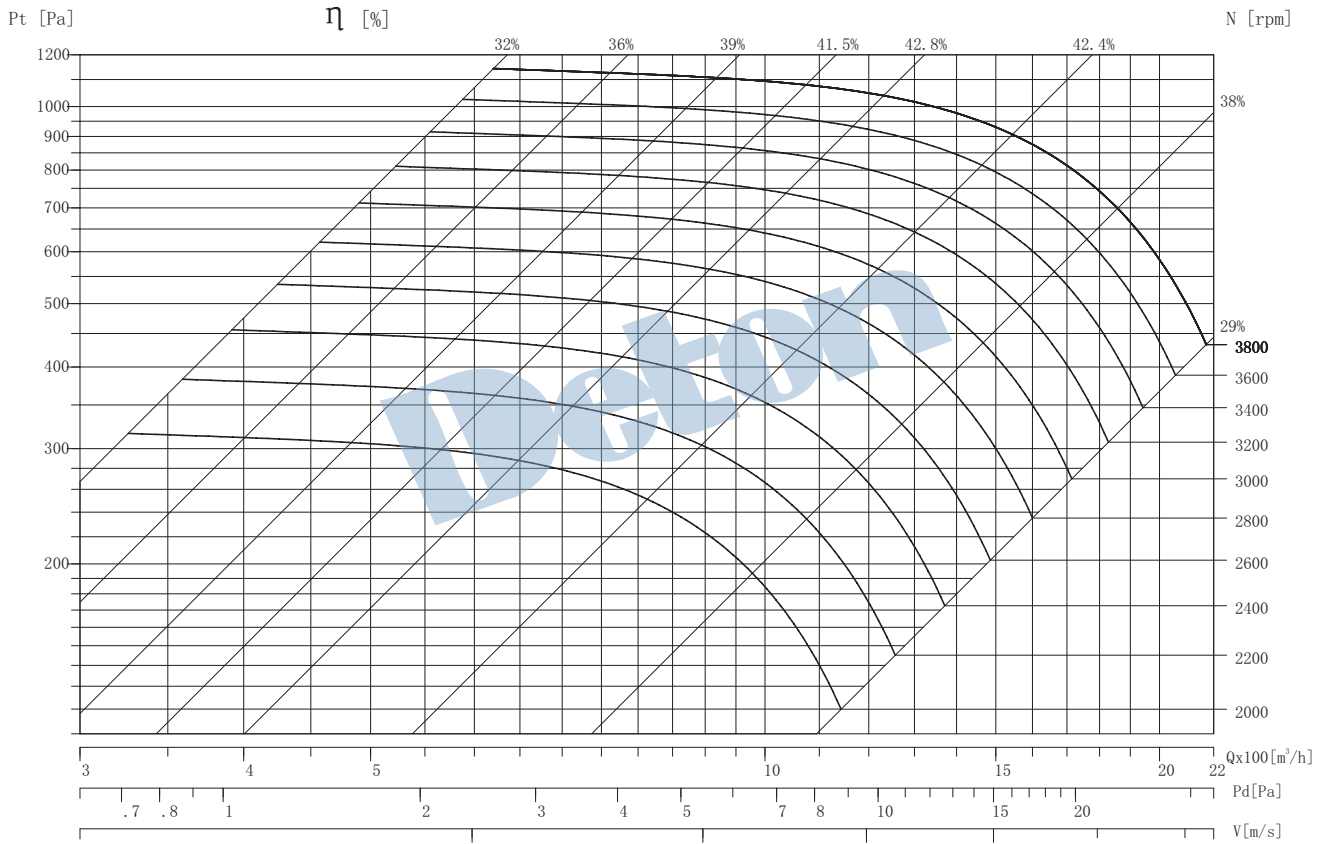

TDF225-SW

Air Density: 1.2 kg/m³

Performance shown is installation type B-free inlet, ducted outlet. Performance ratings do not include the effects of appurtenances in the airstream. Power ratings does not include drive losses.

TDF -SWSI